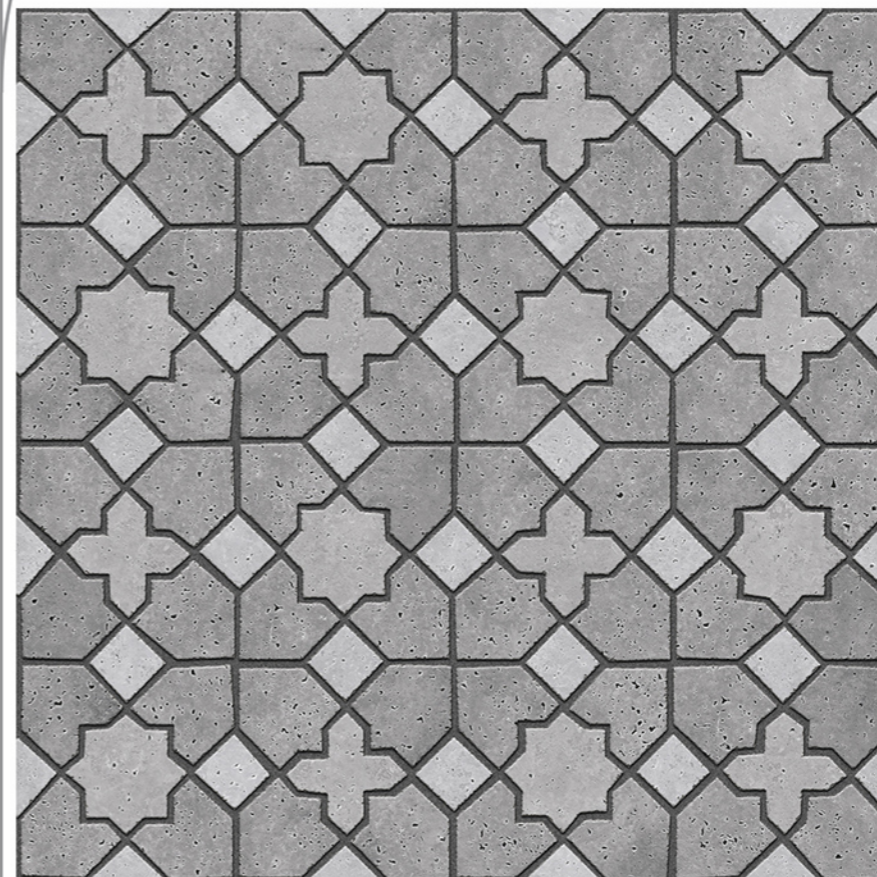

OUT
DOOR
Collection

Cavan 04