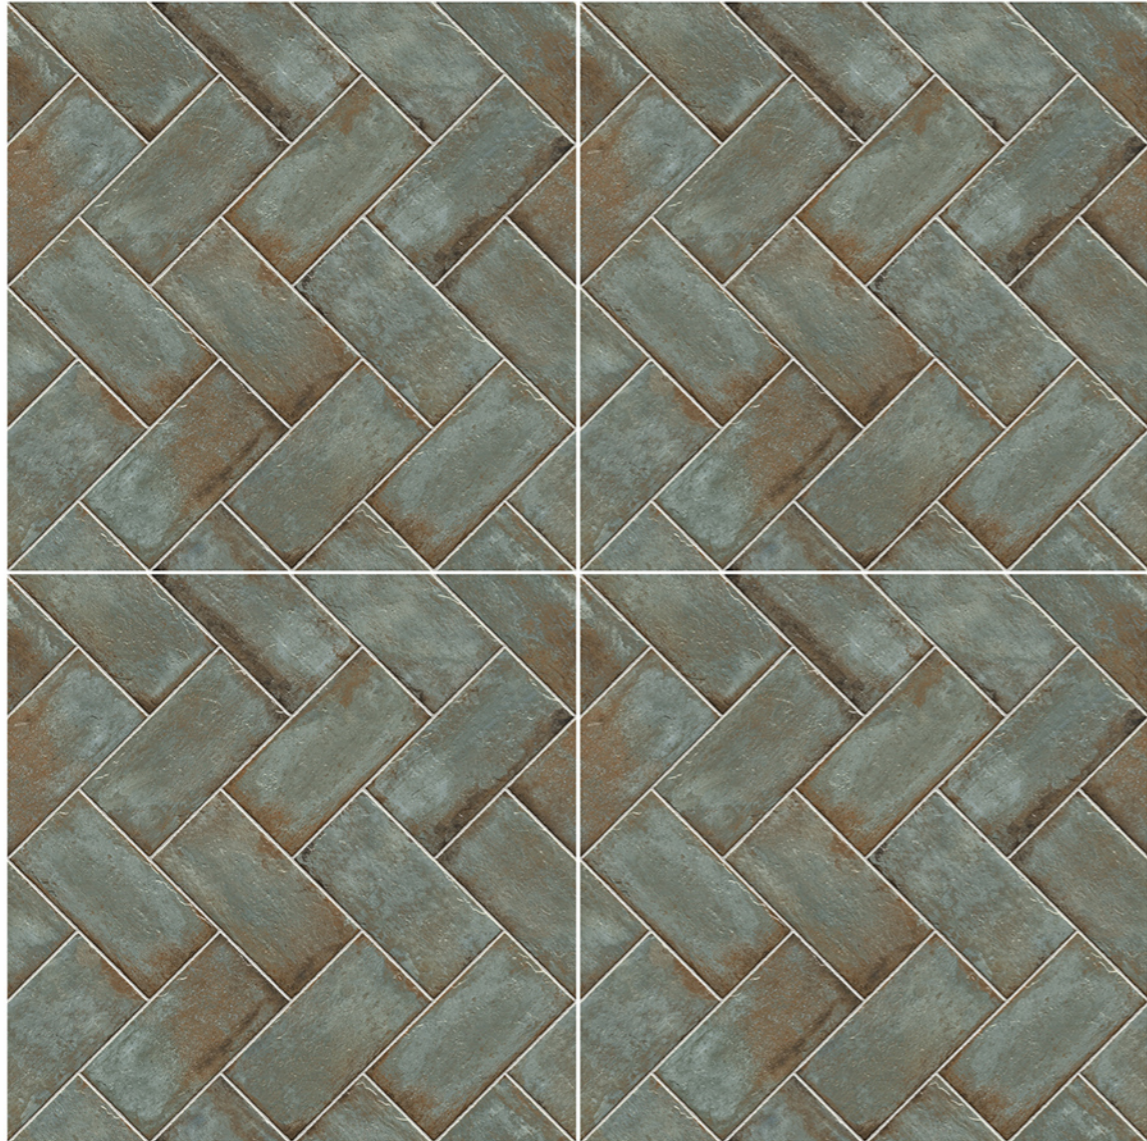

ZERO
MAINTENANCE

100 %
WATER PROOF

Series
Strio

Size
600x600mm

Finish
Matt

OUT
DOOR
Collection

Strio 08

Series
Strio