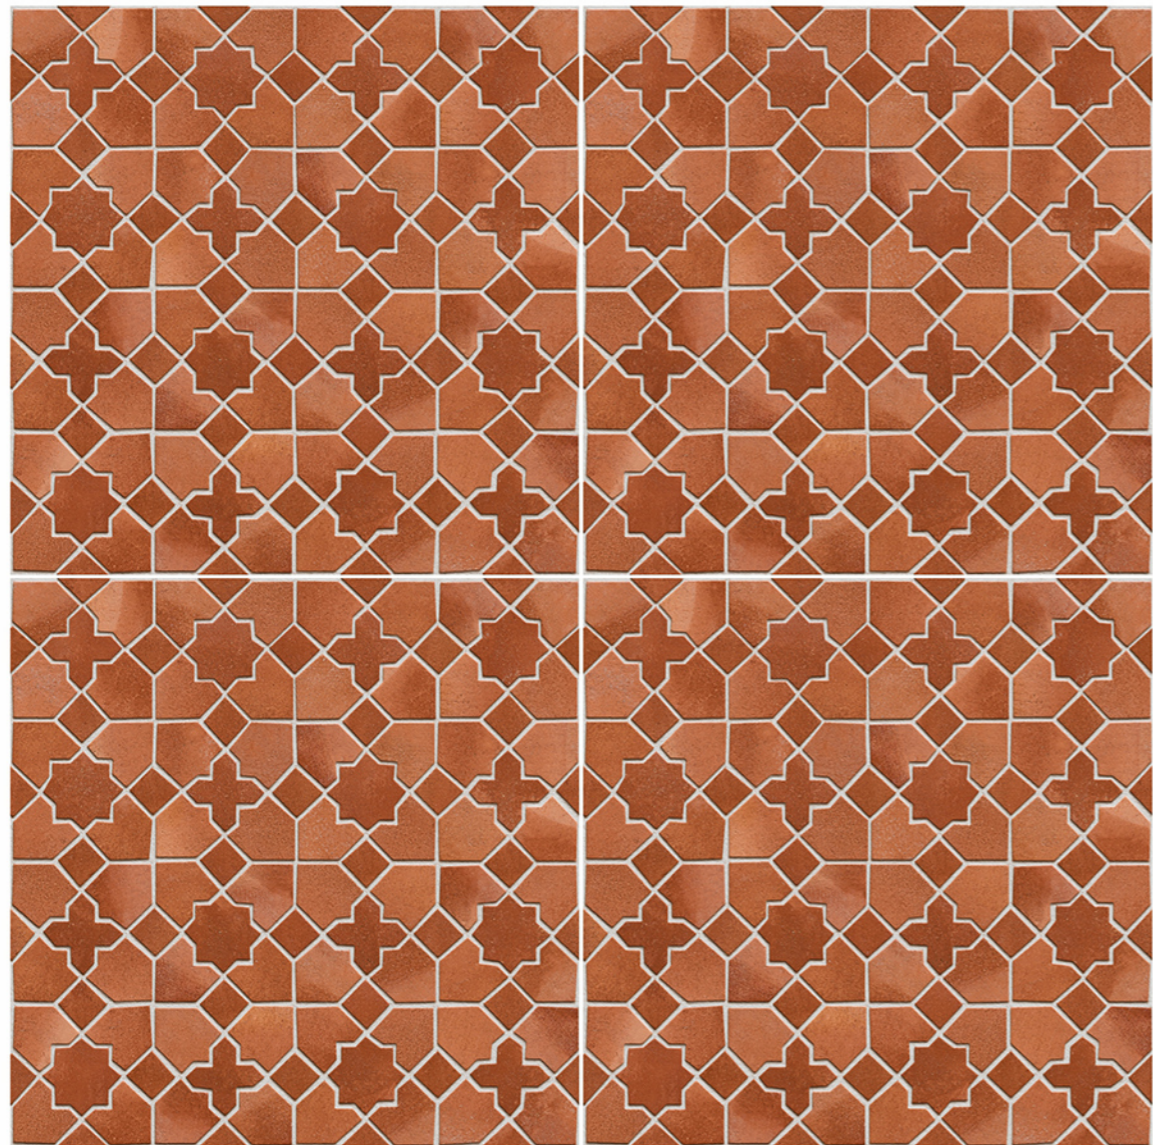

IMPACT
RESISTANCE

HIGH
STRENGTH

ZERO
MAINTENANCE

100 %
WATER PROOF

Series
Cavan

Size
600x600mm

Finish
Matt

12mm
thickness