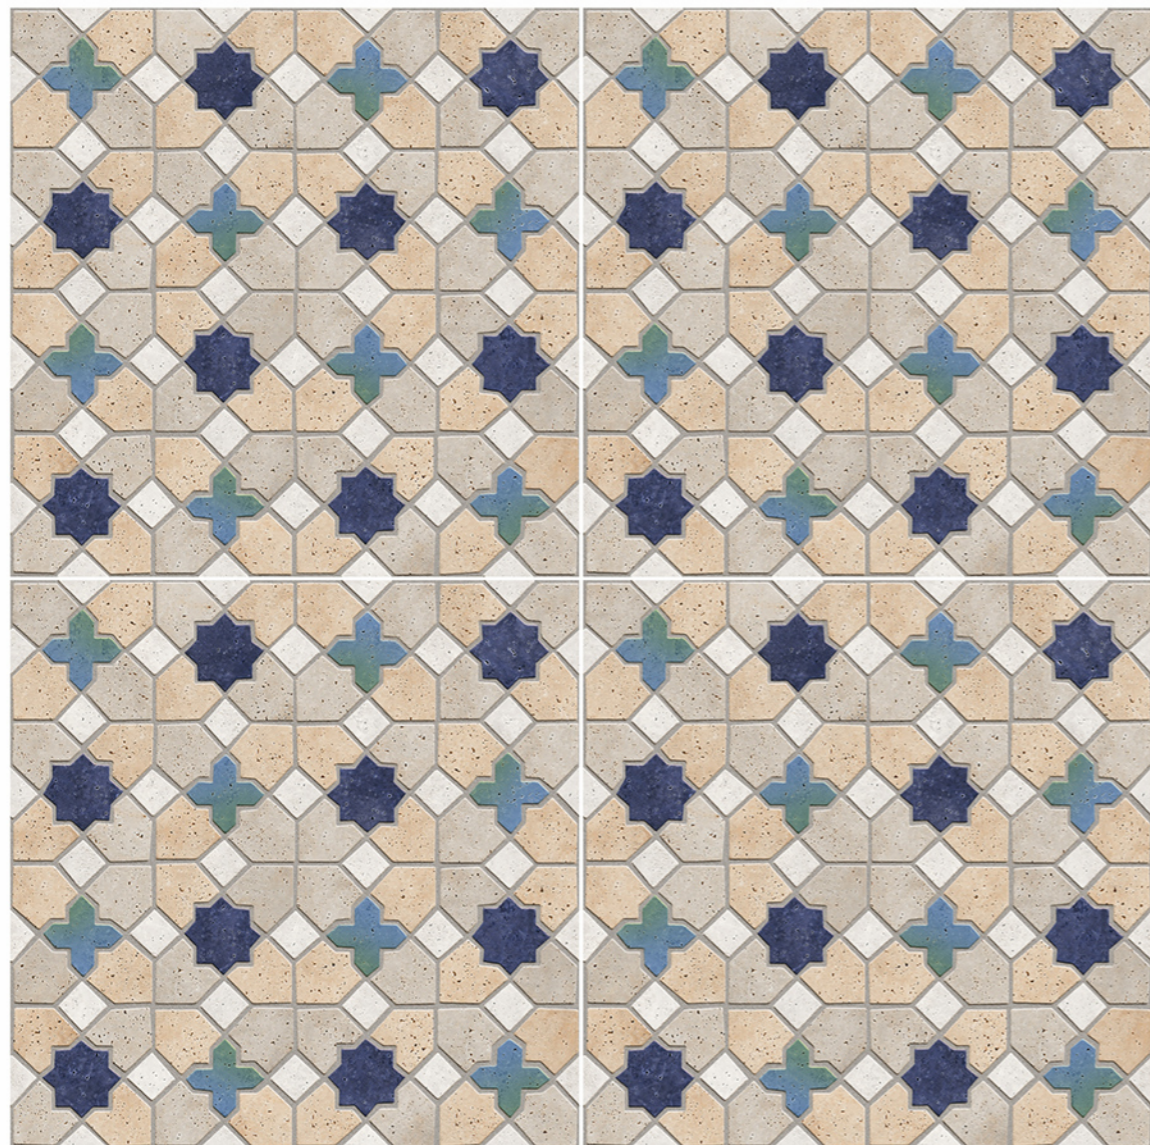

Series
Cavan

Size
600x600mm

Finish
Matt