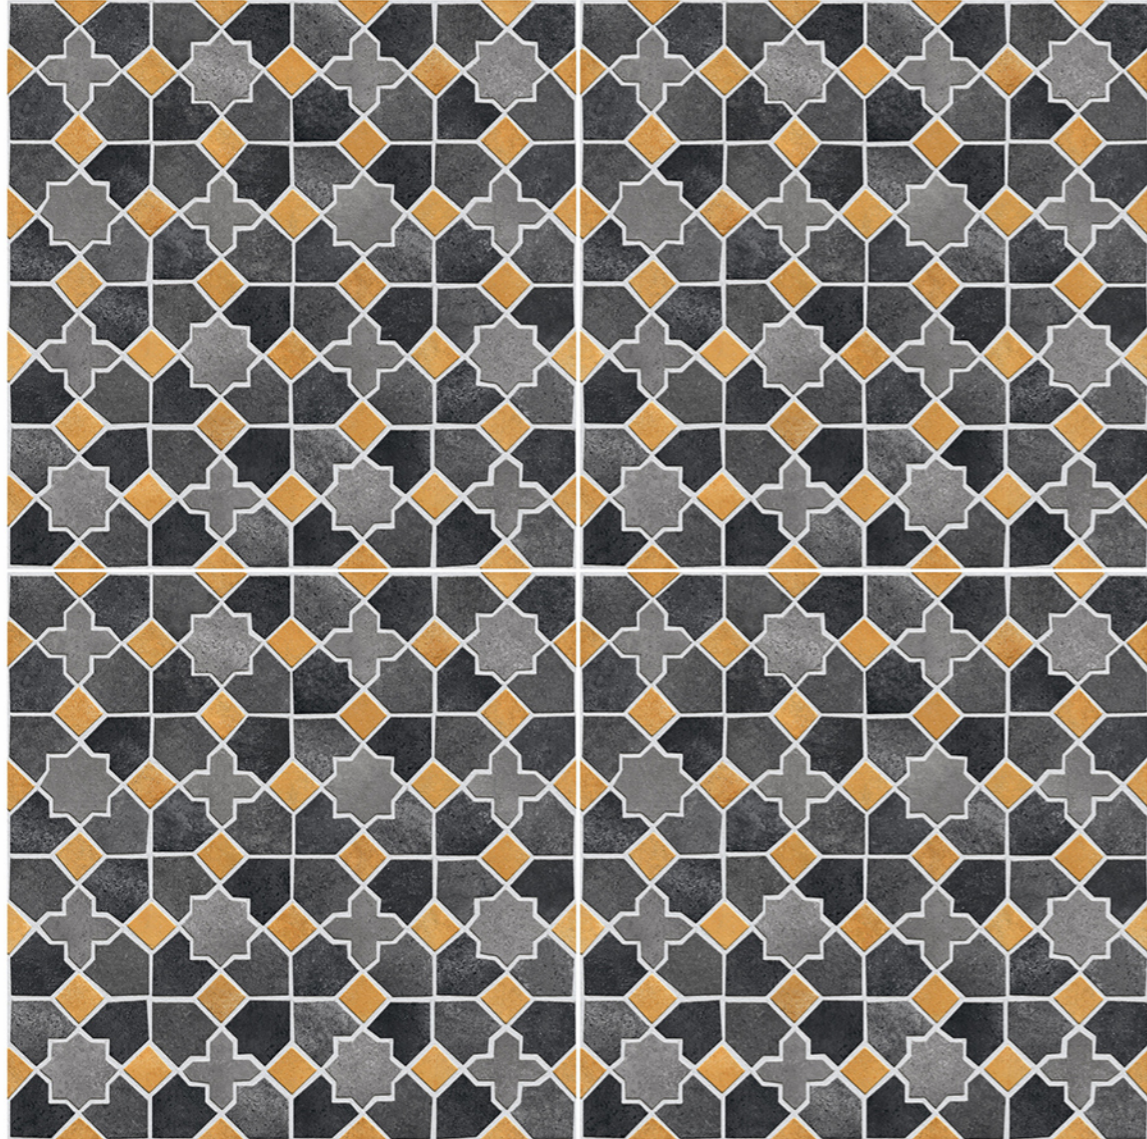

Series
Cavan

Size
600x600mm

Finish
Matt