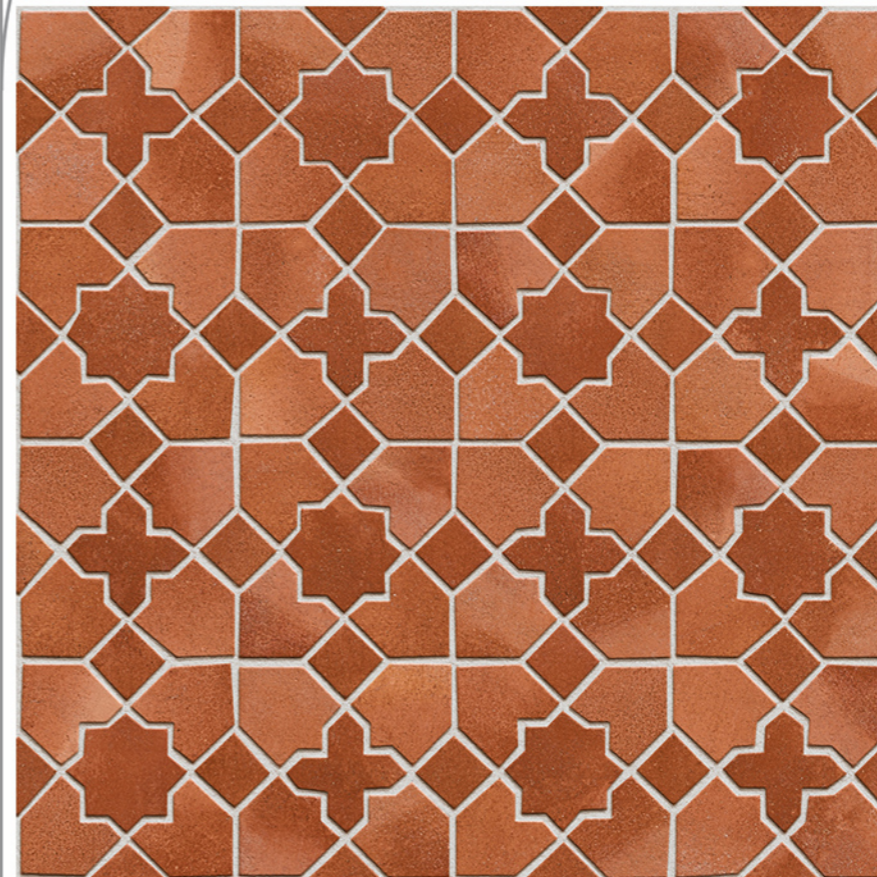

Cavan 03

IMPACT
RESISTANCE

HIGH
STRENGTH

ZERO
MAINTENANCE

100 %
WATER PROOF