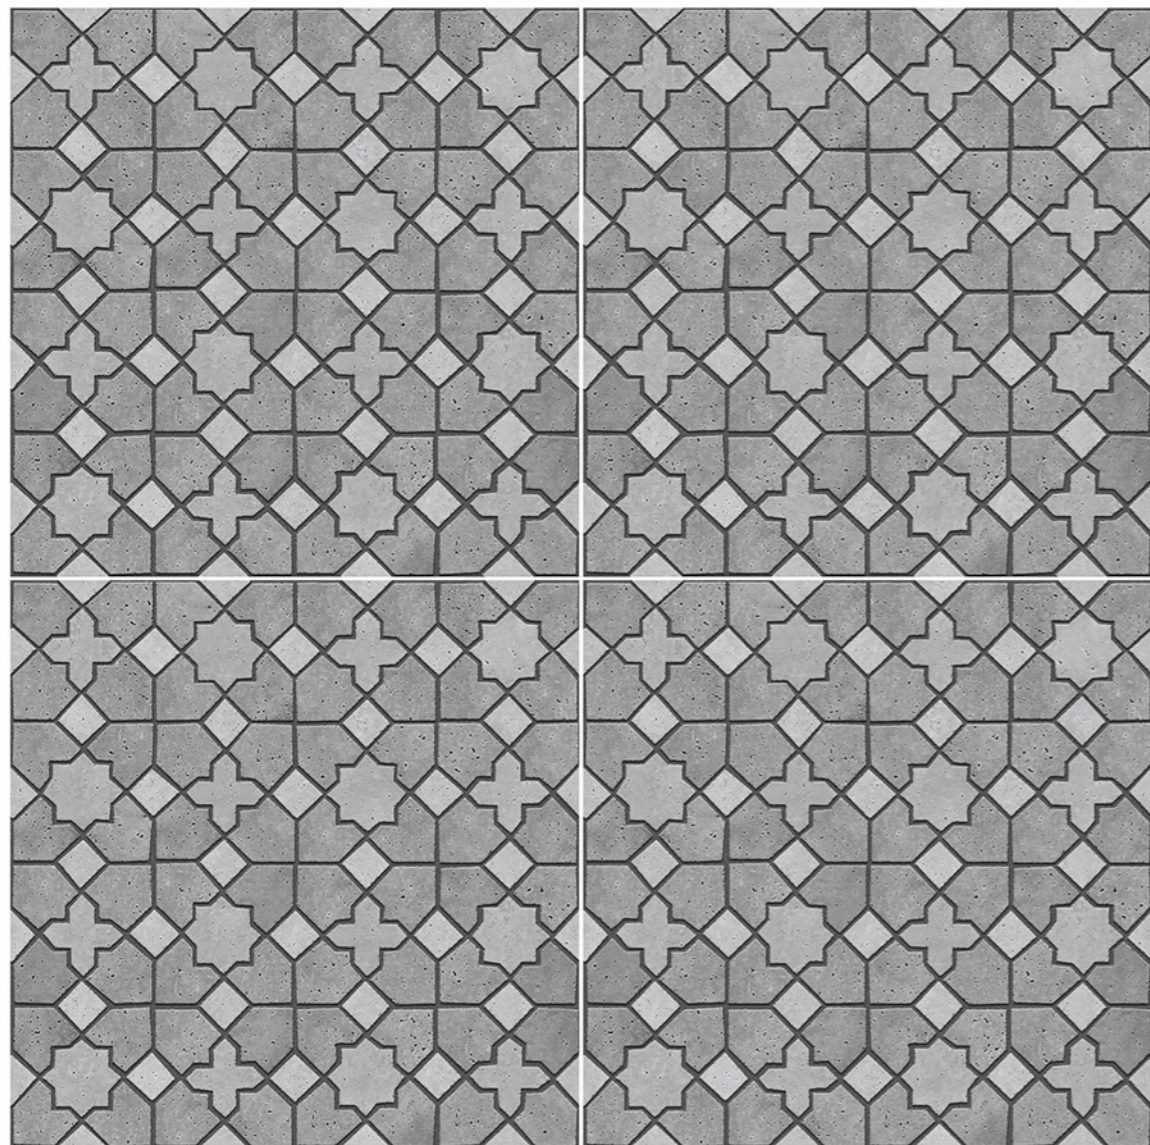

Series
Cavan

Size
600x600mm

Finish
Matt