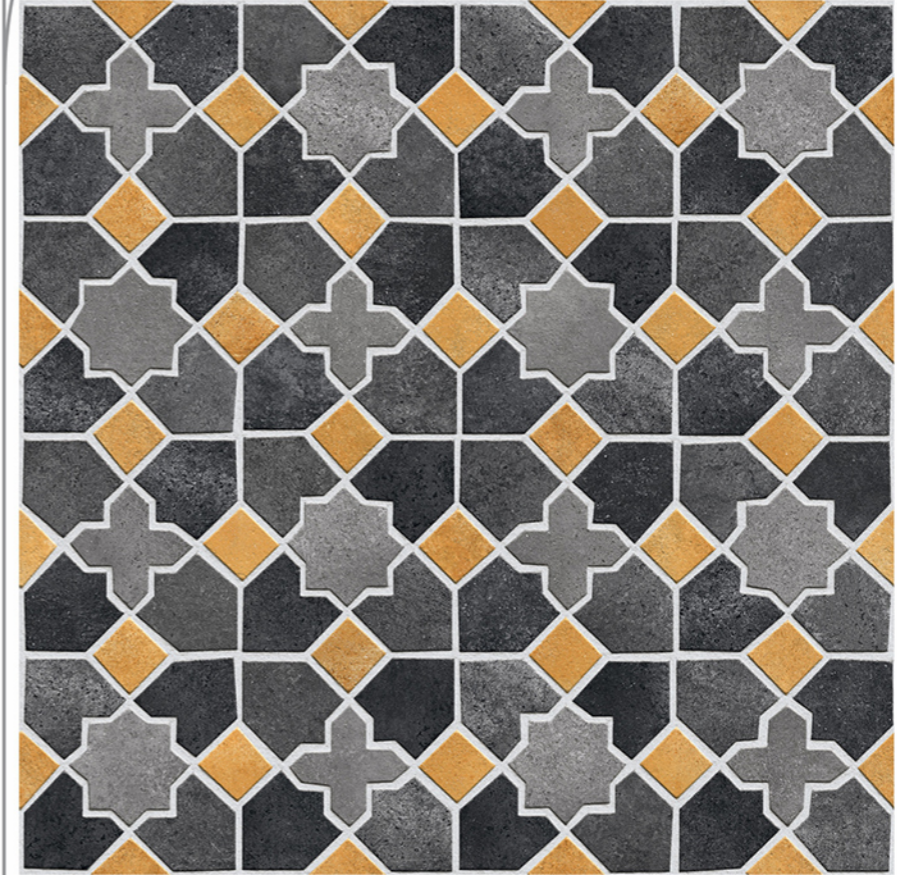

OUT
DOOR
Collection

Cavan 06