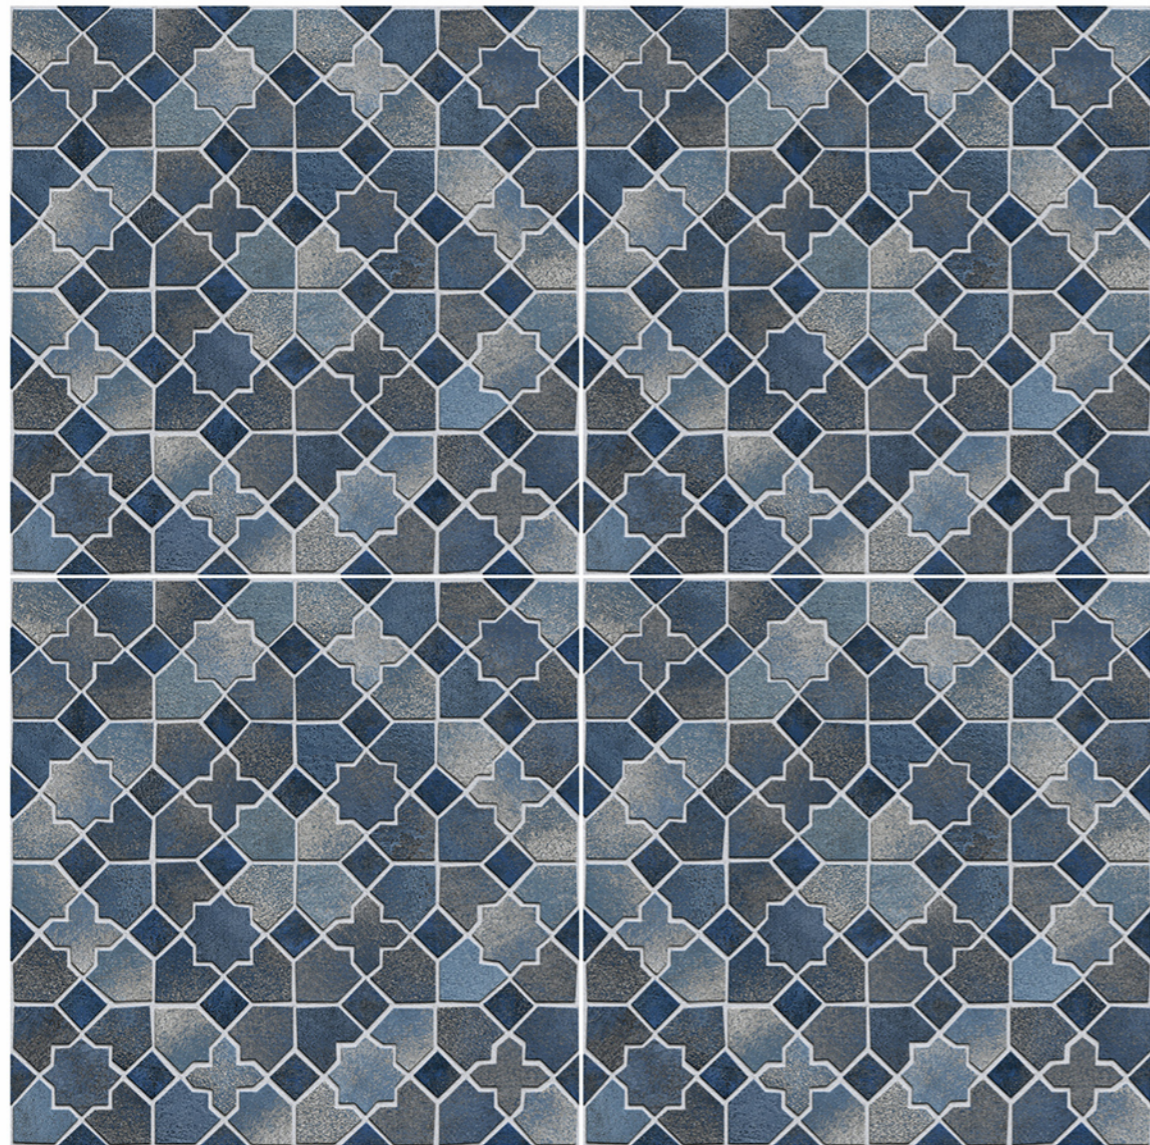

Series
Cavan

Size
600x600mm

Finish
Matt