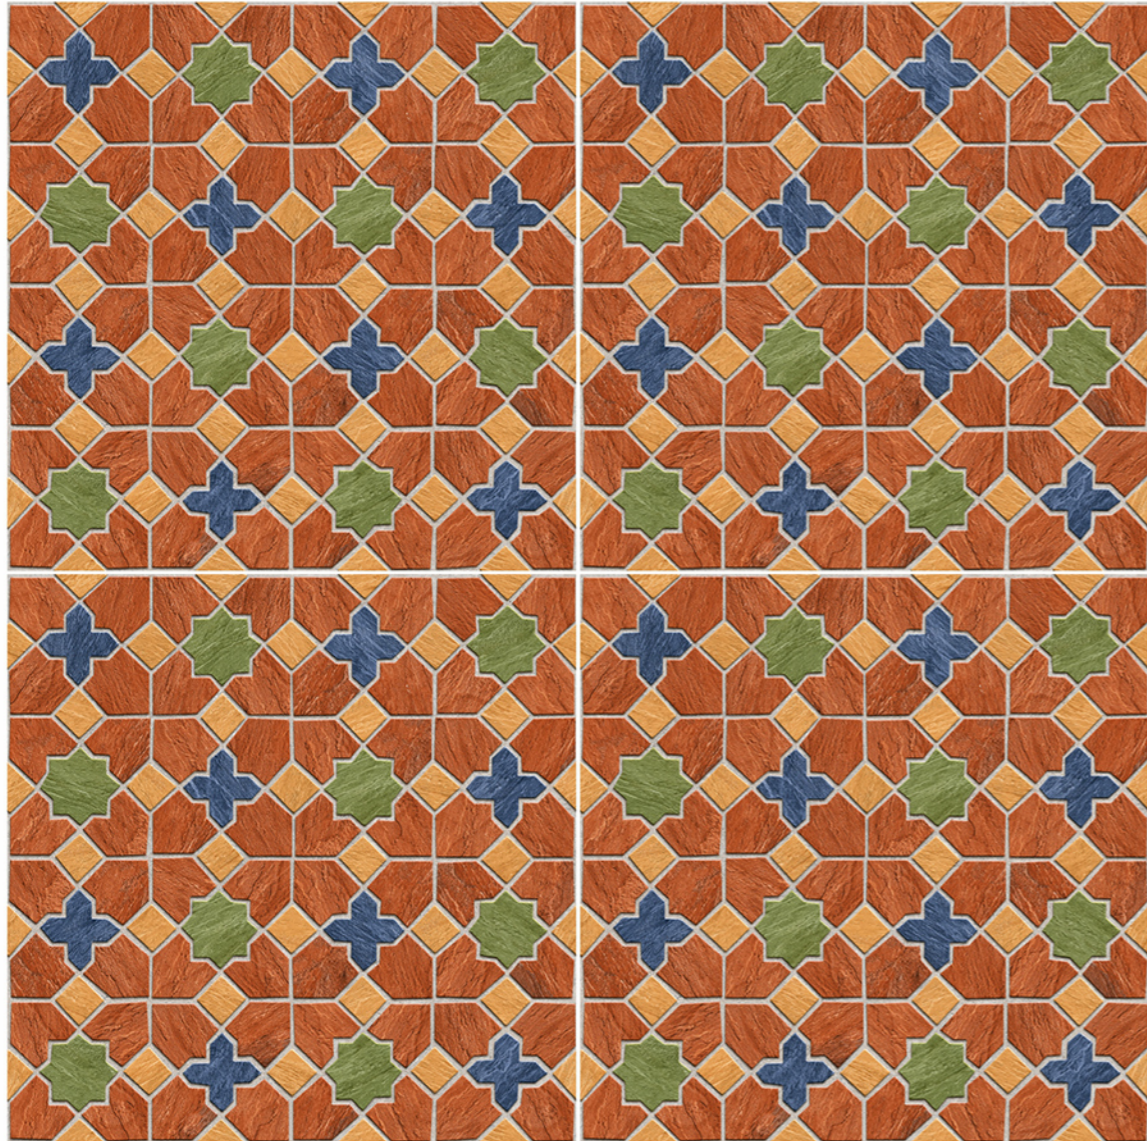

Series
Cavan

Size
600x600mm

Finish
Matt