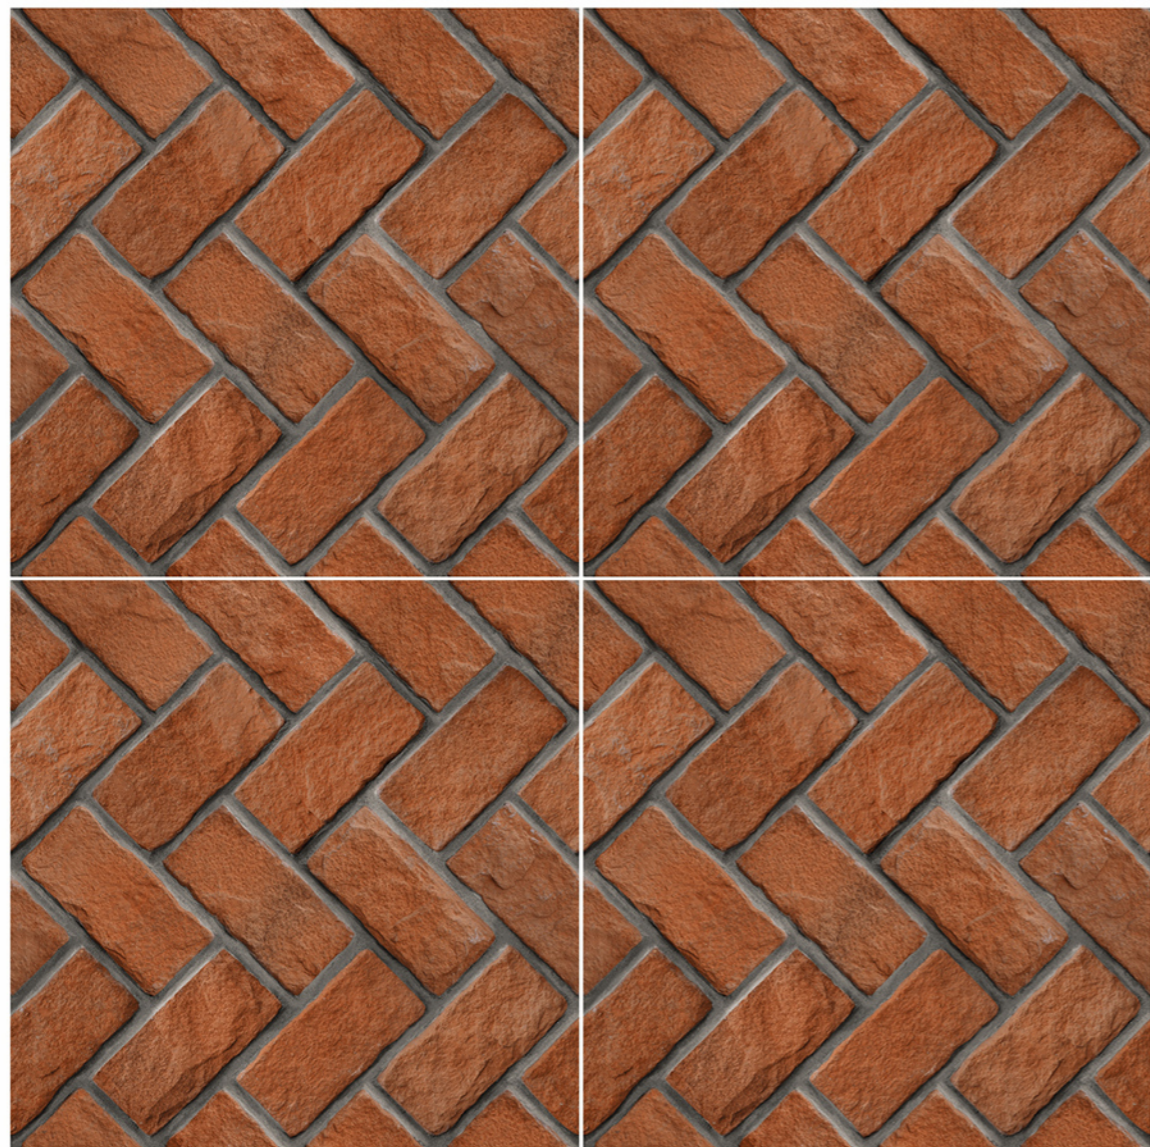

Series
Strio

Size
600x600mm

Finish
Matt