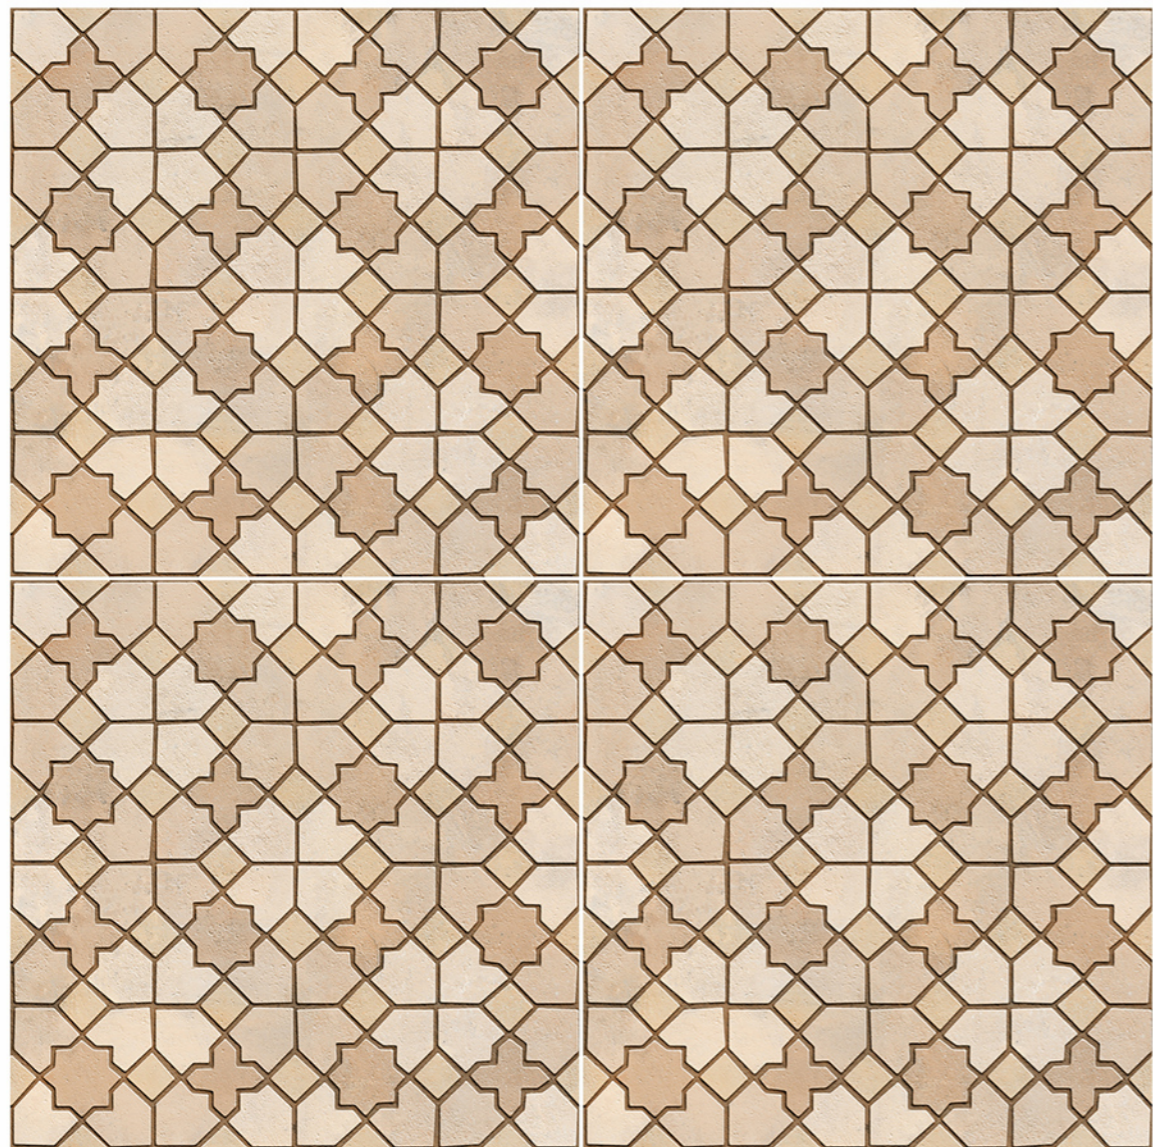

HIGH
STRENGTH

ZERO
MAINTENANCE

100 %
WATER PROOF

Series
Cavan

Size
600x600mm

Finish
Matt

OUT
DOOR
Collection

Cavan 02