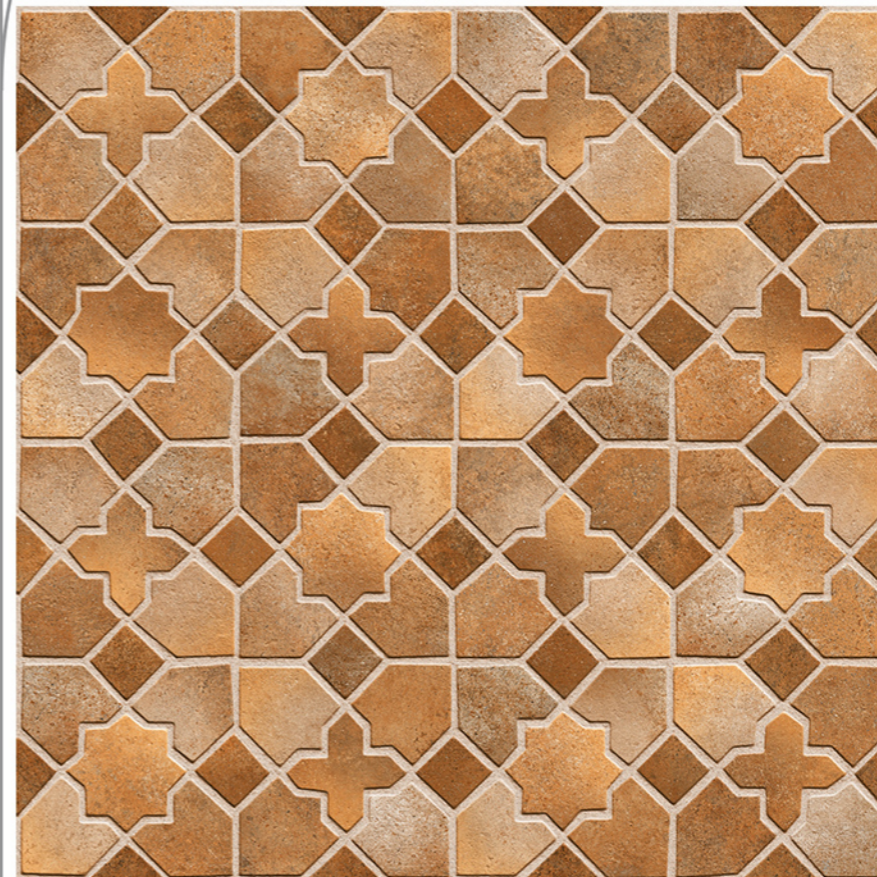

OUT
DOOR
Collection

Cavan 01