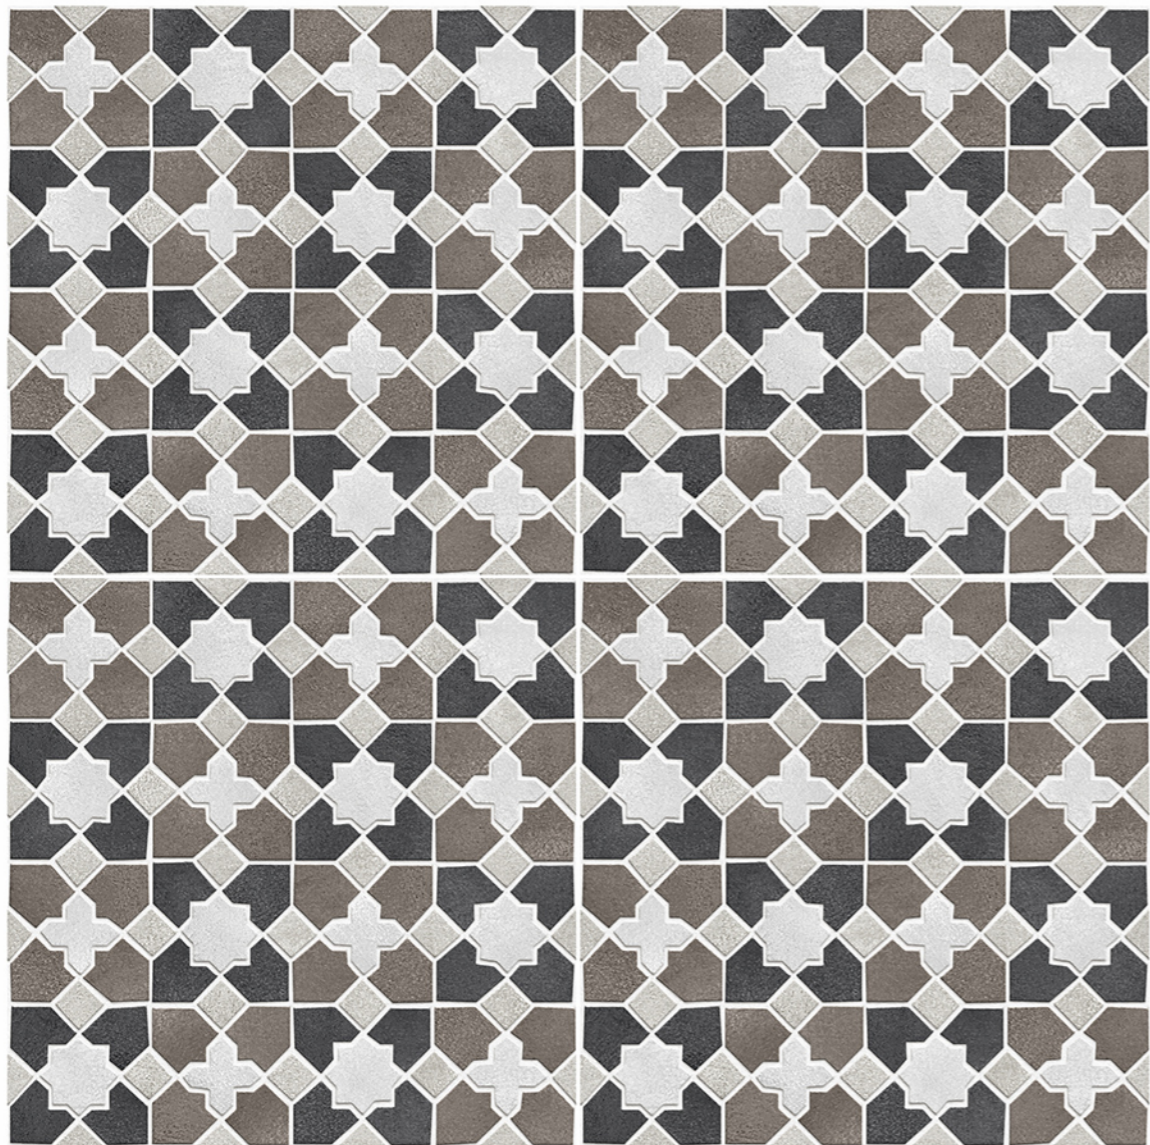

Series
Cavan

Size
600x600mm

Finish
Matt