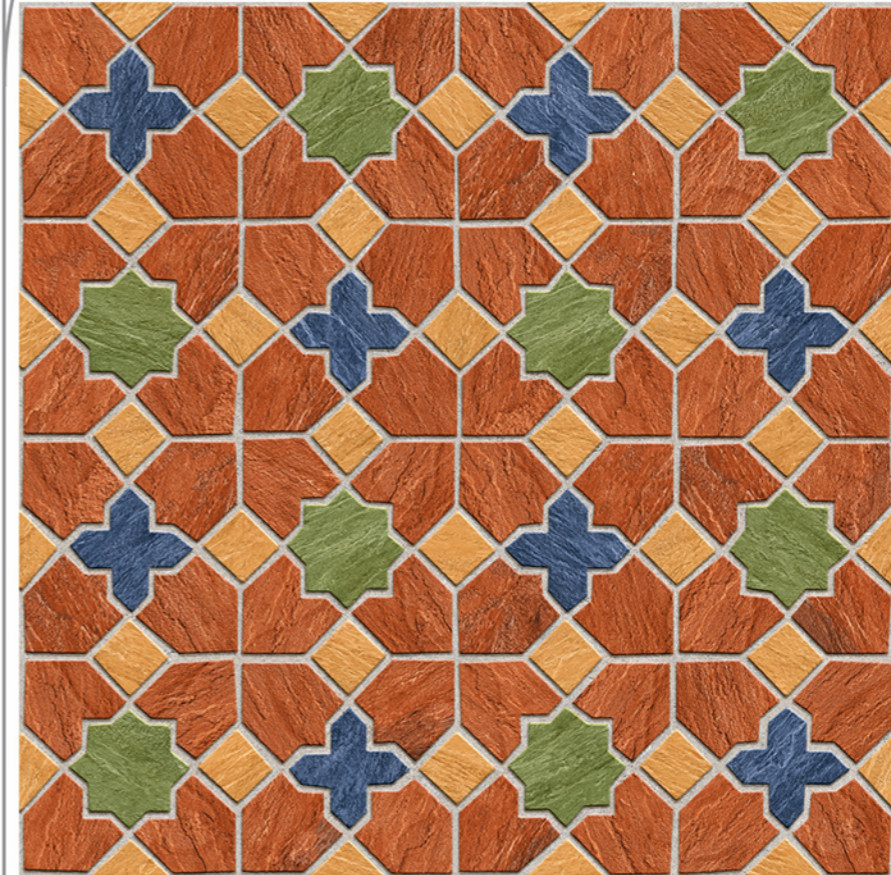

100 %
WATER PROOF

Series
Cavan

Size
600x600mm

Finish
Matt

OUT
DOOR
Collection

Cavan 15

IMPACT
RESISTANCE

HIGH
STRENGTH