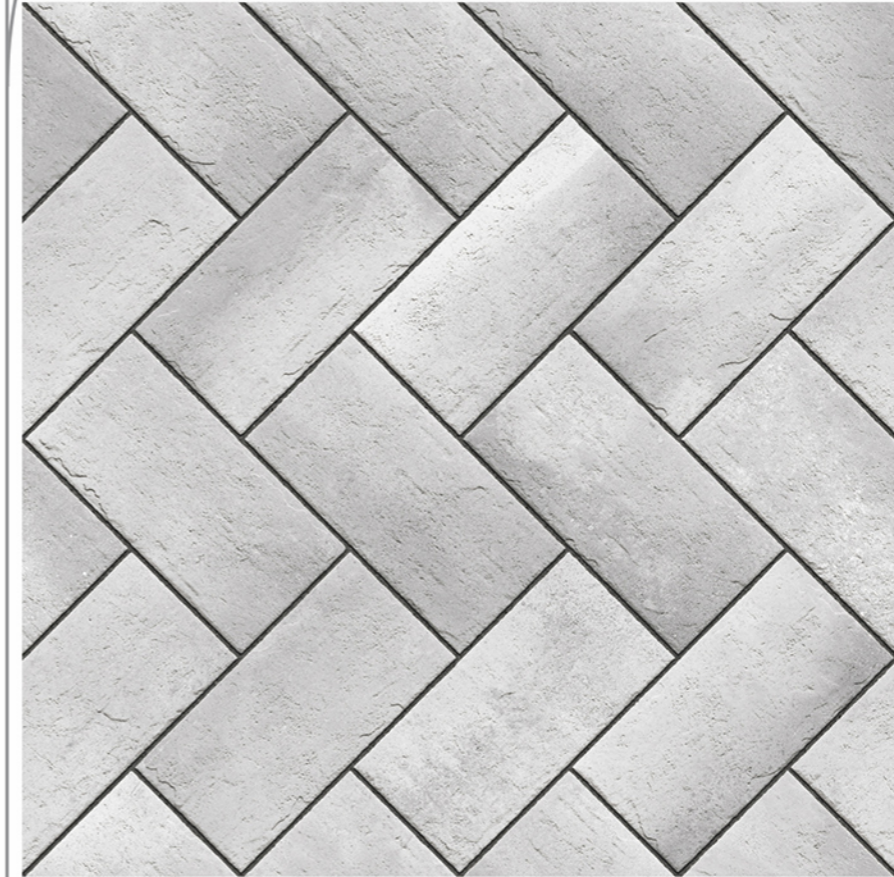

OUT
DOOR
Collection

Strio 09