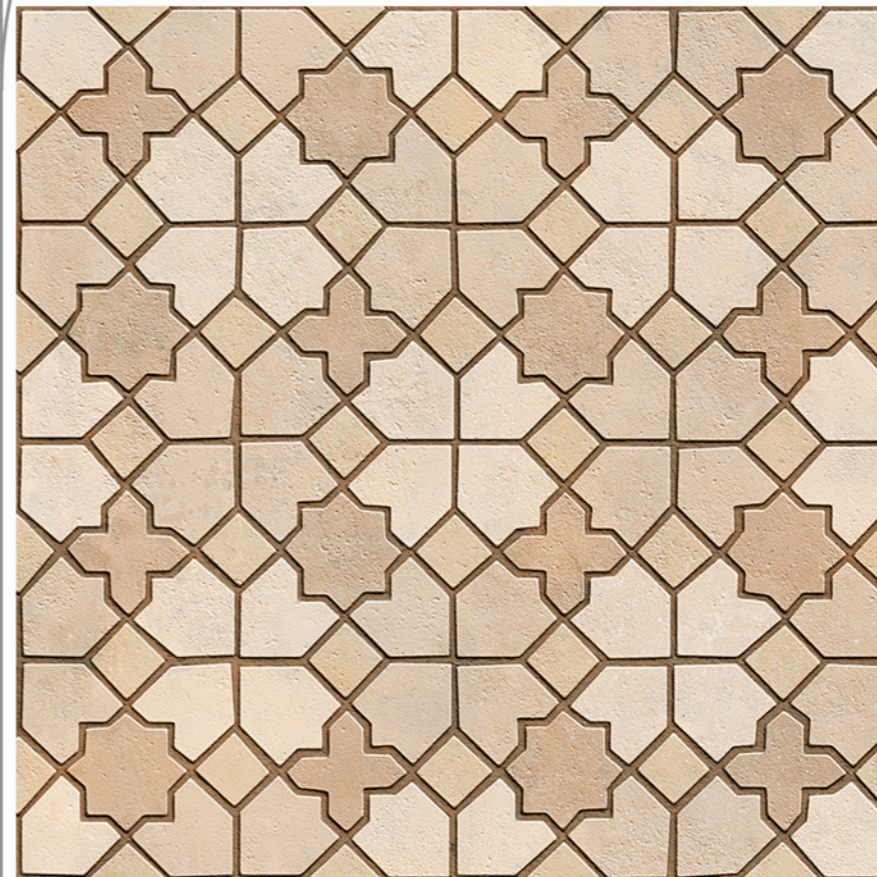

HIGH
STRENGTH

ZERO
MAINTENANCE

100 %
WATER PROOF

Series
Cavan

Size
600x600mm

Finish
Matt

OUT
DOOR
Collection

Cavan 02