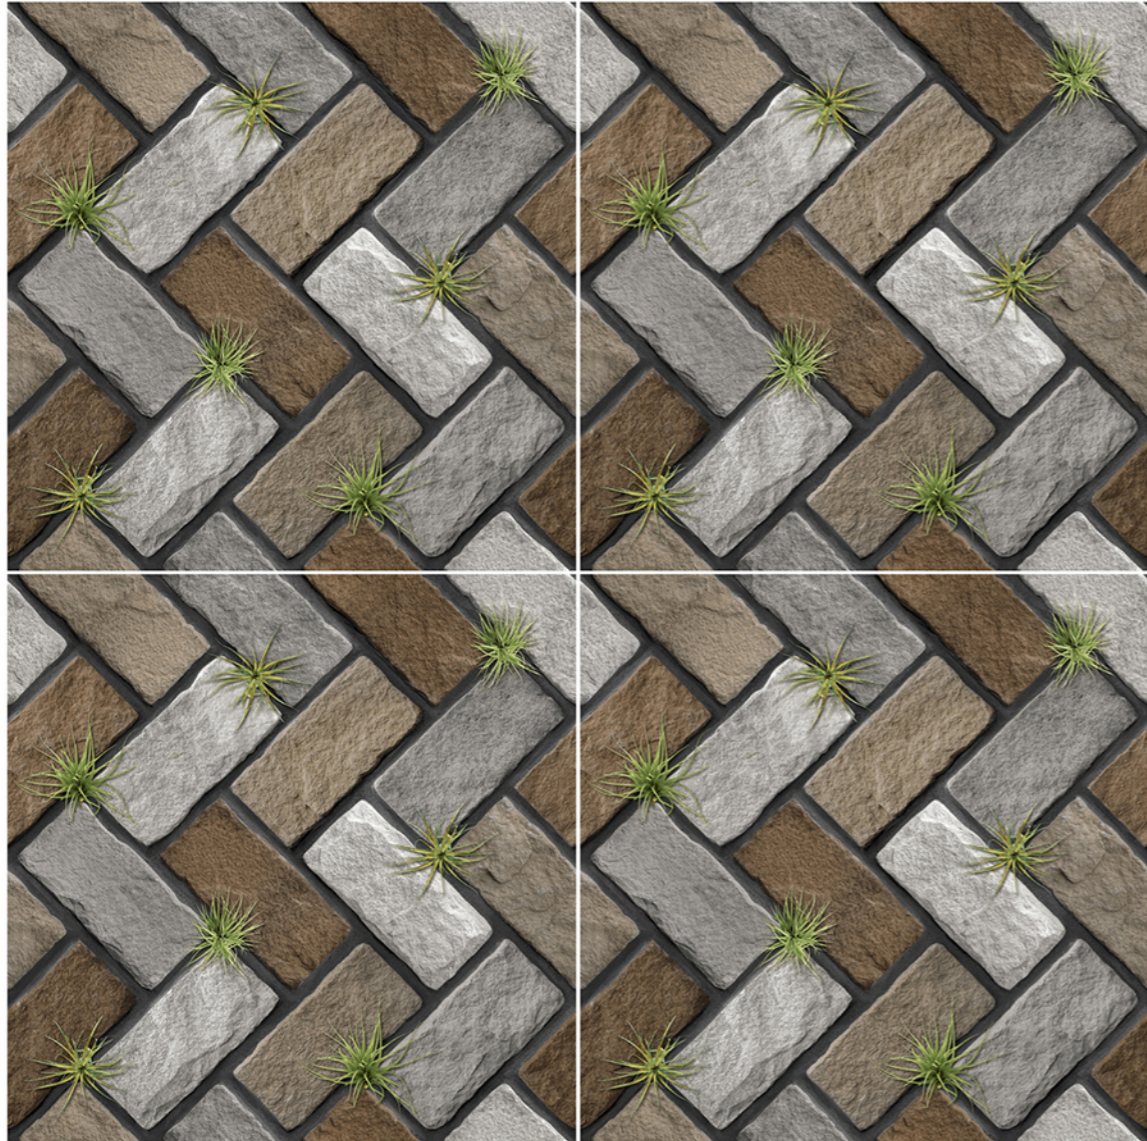

Series
Strio

Size
600x600mm

Finish
Matt