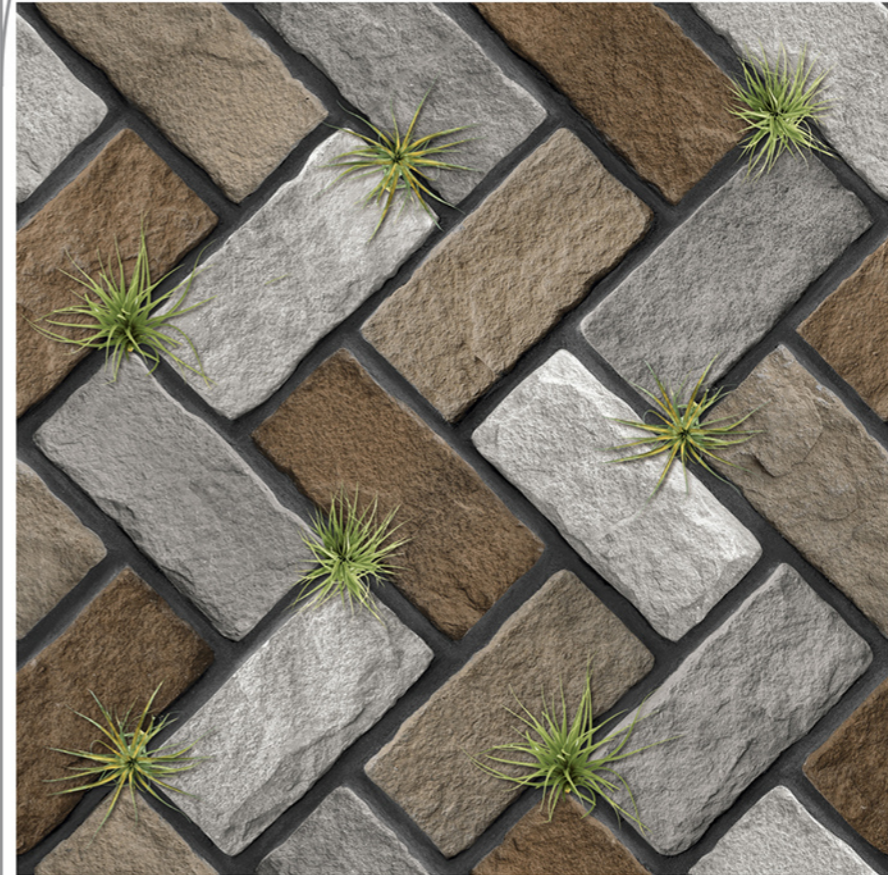

100 %
WATER PROOF

Series
Strio

Size
600x600mm

Finish
Matt

OUT
DOOR
Collection

Strio 07

IMPACT
RESISTANCE

HIGH
STRENGTH