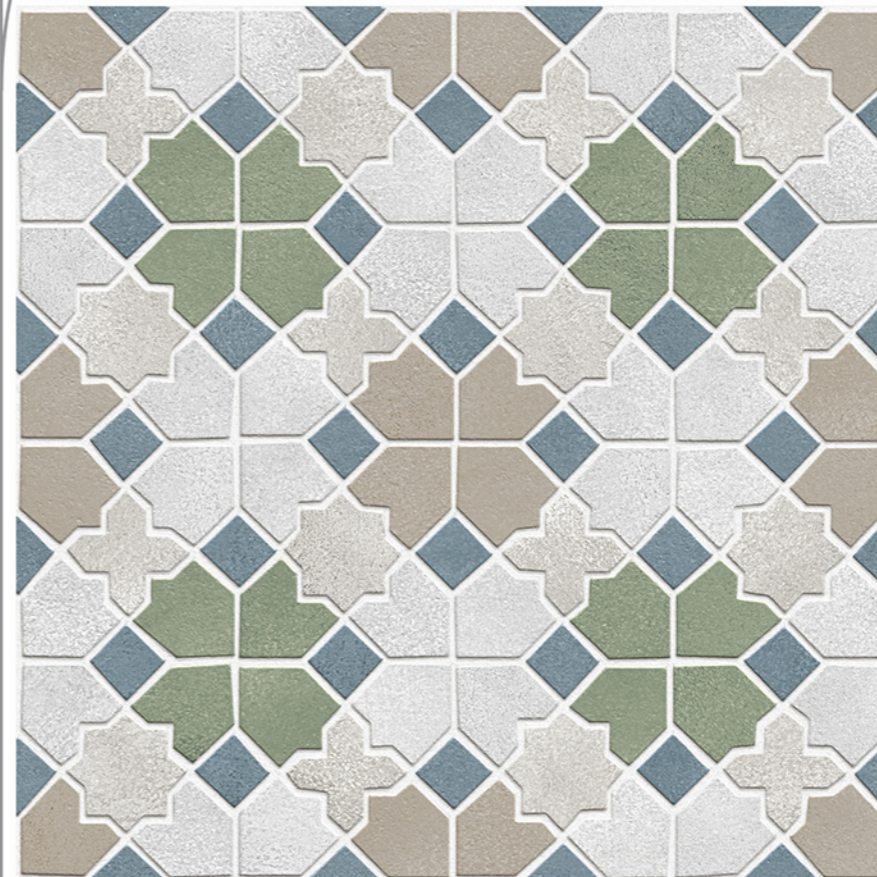

OUT
DOOR
Collection

Cavan 14