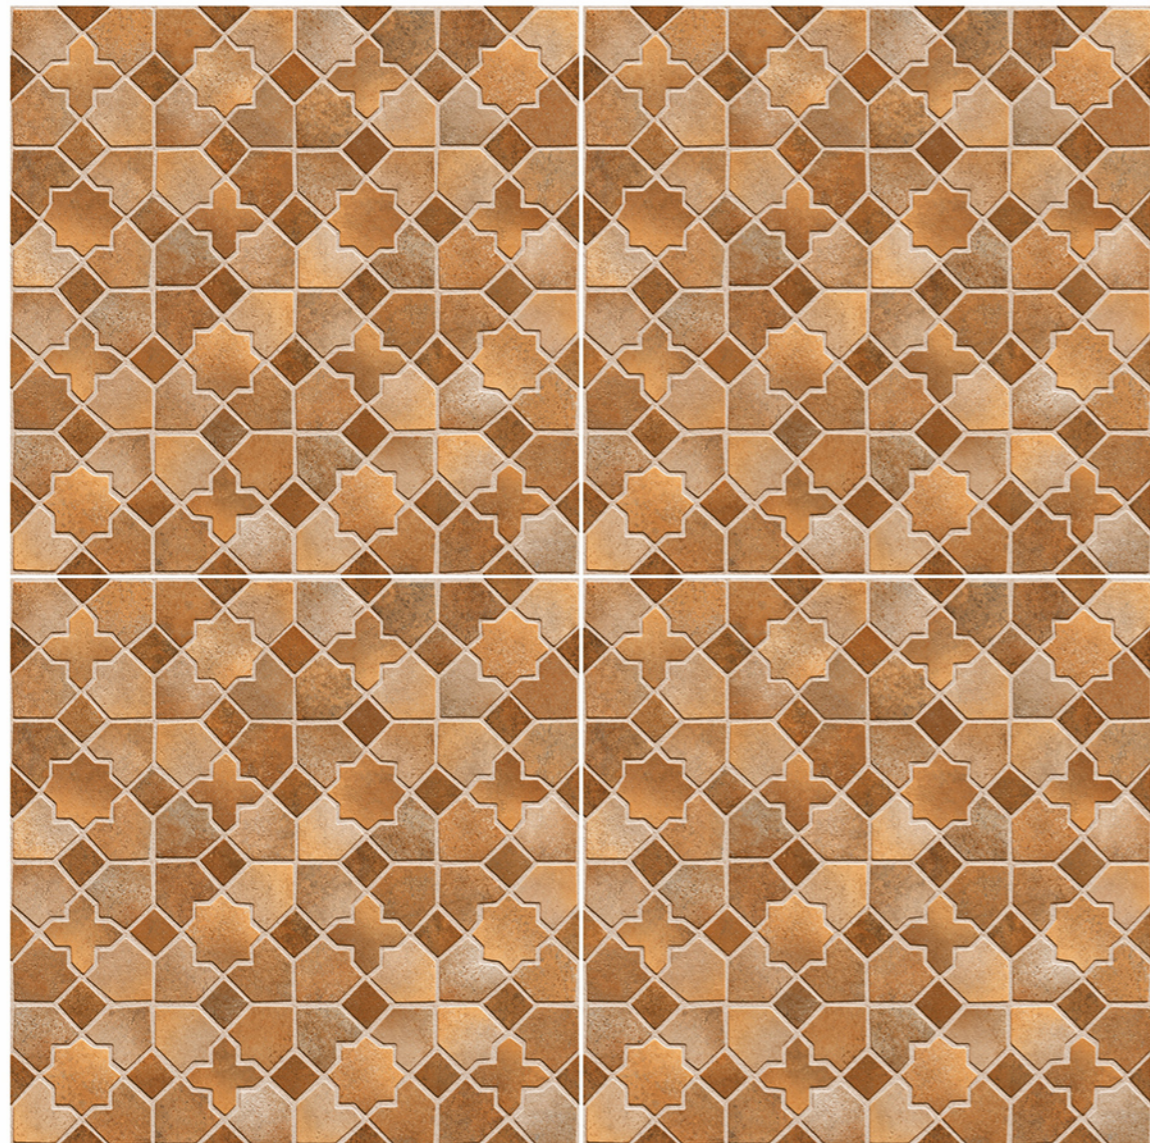

Series
Cavan

Size
600x600mm

Finish
Matt