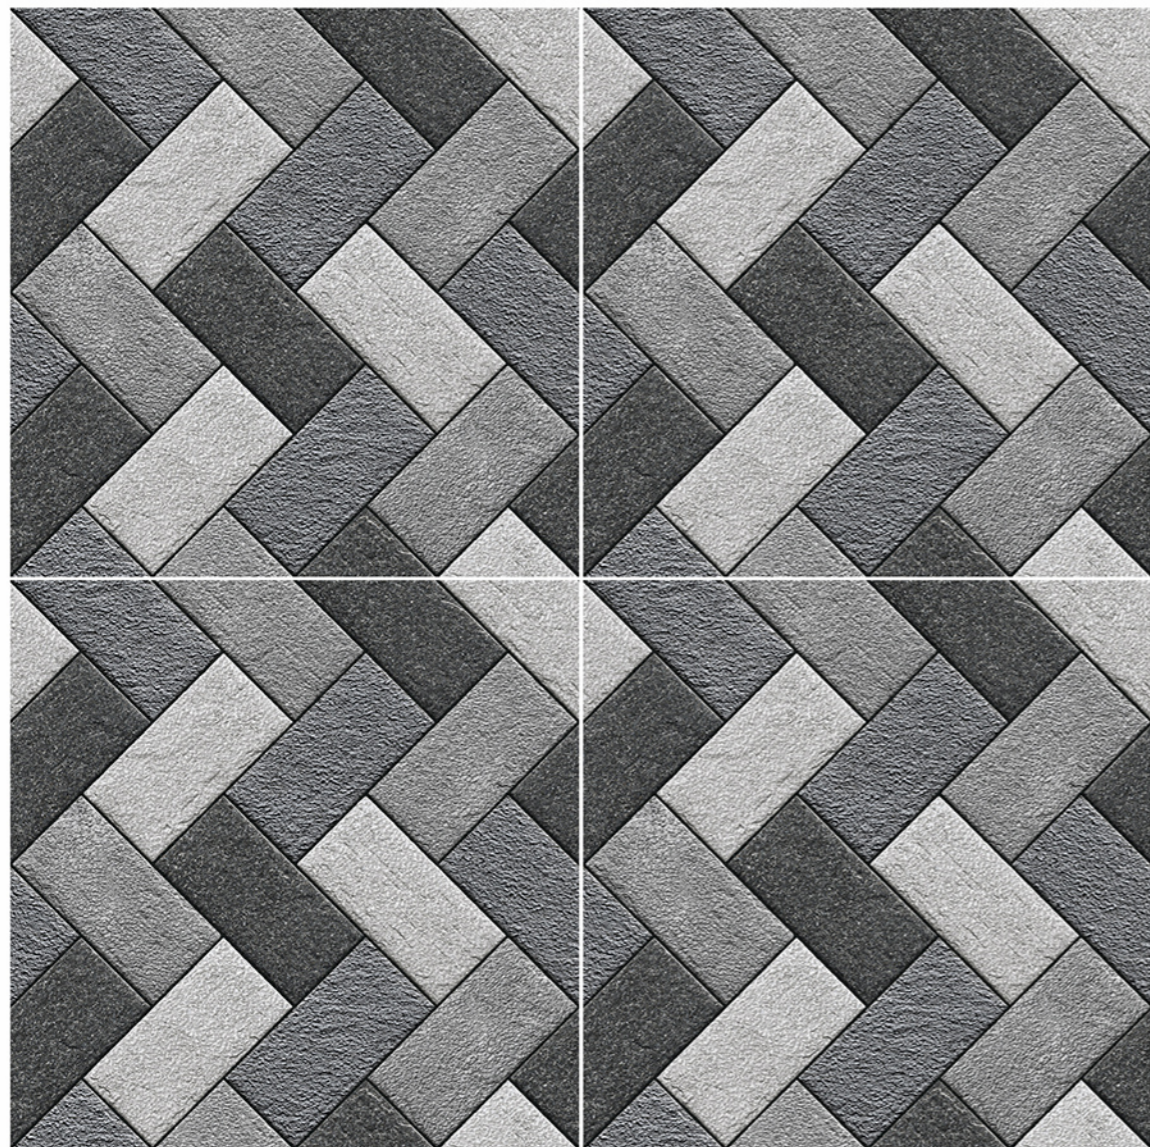

Series
Strio

Size
600x600mm

Finish
Matt

OUT
DOOR
Collection

Strio 02

Series
Strio

Size
600x600mm

Finish
Matt