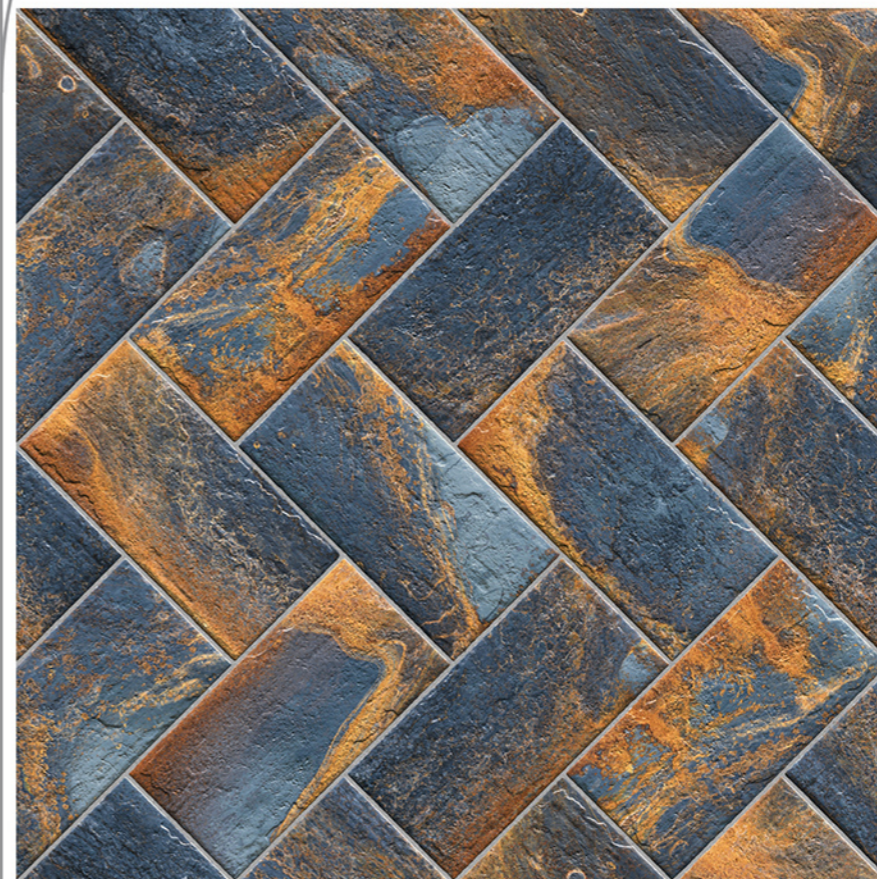

OUT
DOOR
Collection

Strio 05