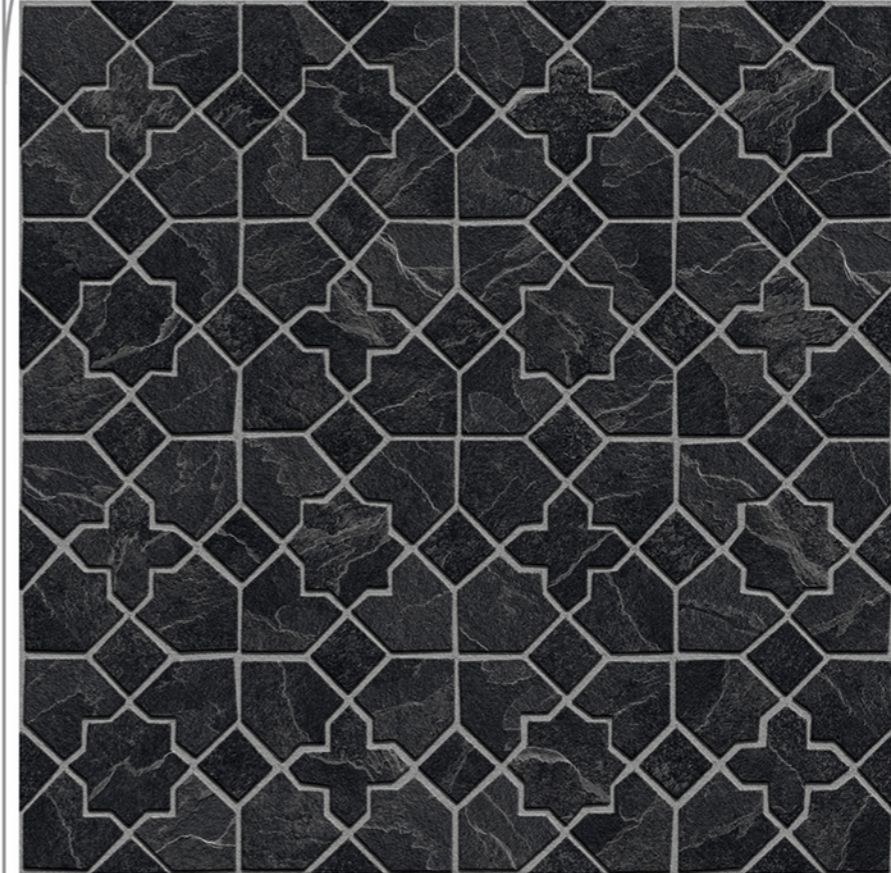

HIGH
STRENGTH

ZERO
MAINTENANCE

100 %
WATER PROOF

Series
Cavan

Size
600x600mm

Finish
Matt

OUT
DOOR
Collection

Cavan 09