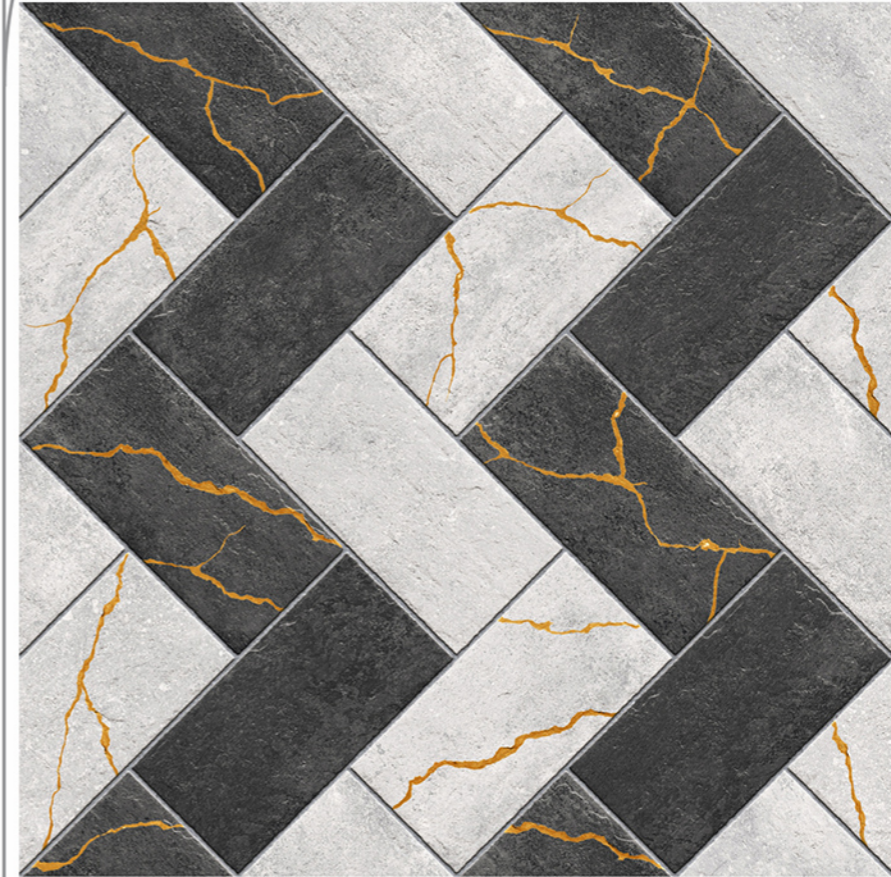

OUT
DOOR
Collection

Strio 04