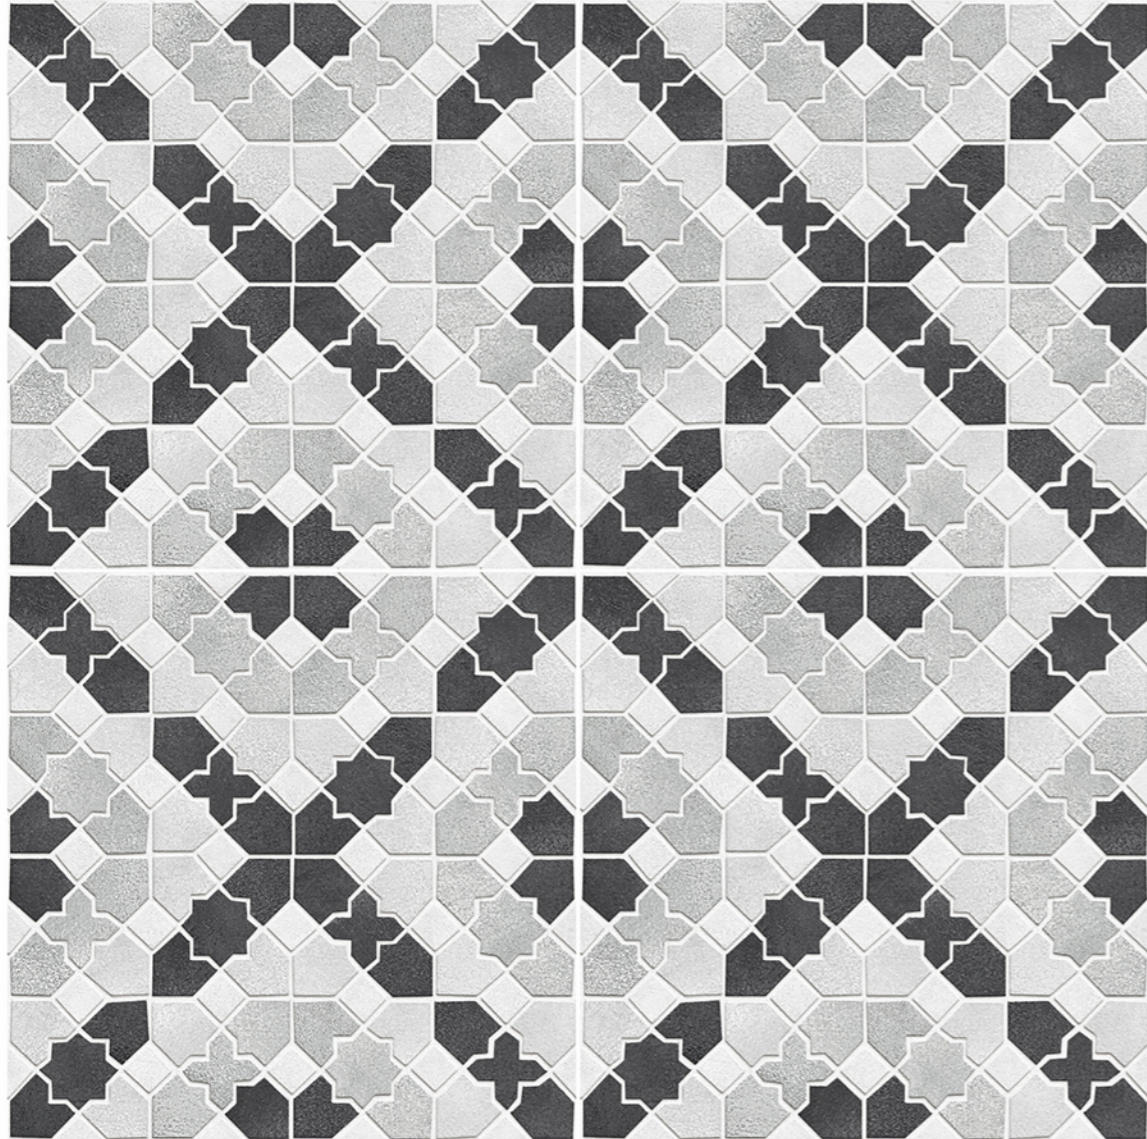

Series
Cavan

Size
600x600mm

Finish
Matt