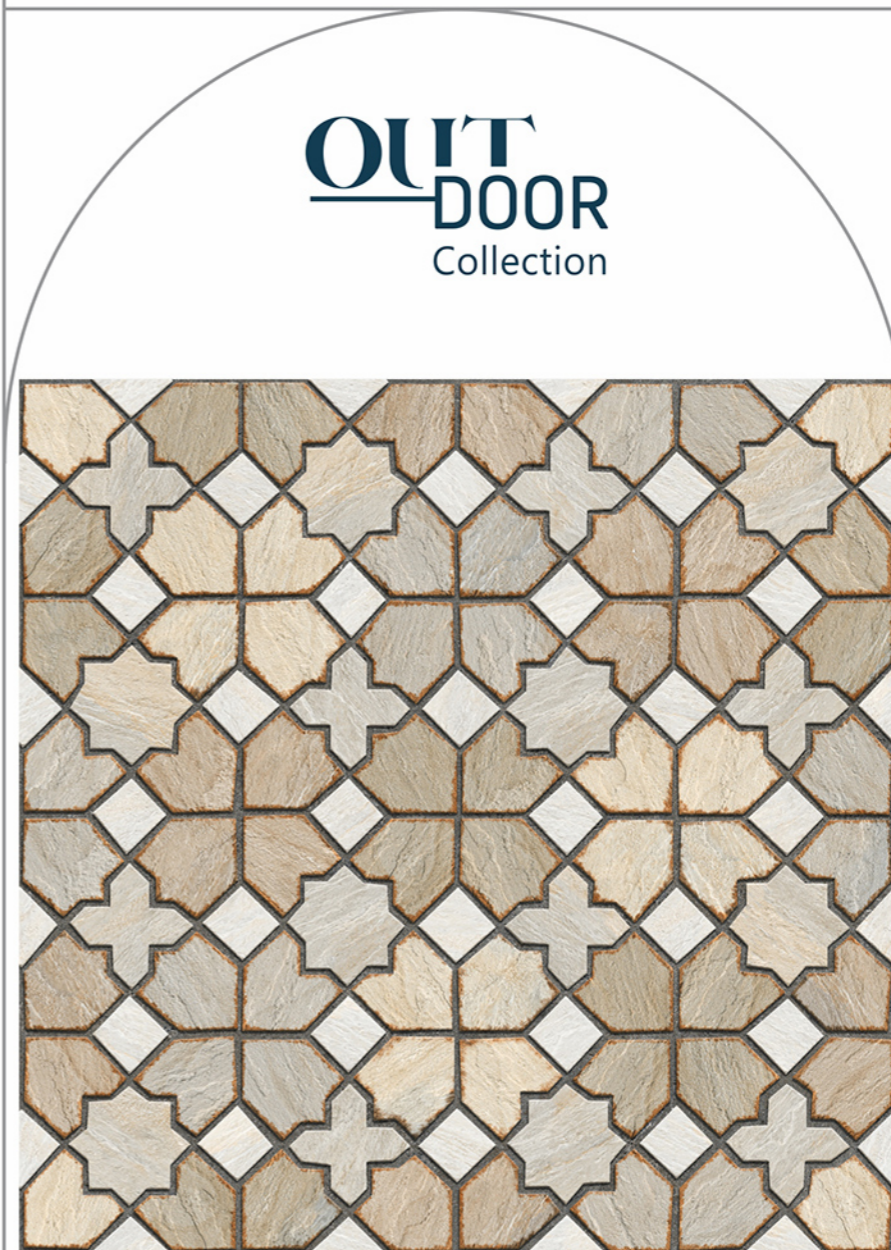

ZERO
MAINTENANCE

100 %
WATER PROOF

Series
Cavan

Size
600x600mm

Finish
Matt

Cavan 16

IMPACT
RESISTANCE

HIGH
STRENGTH