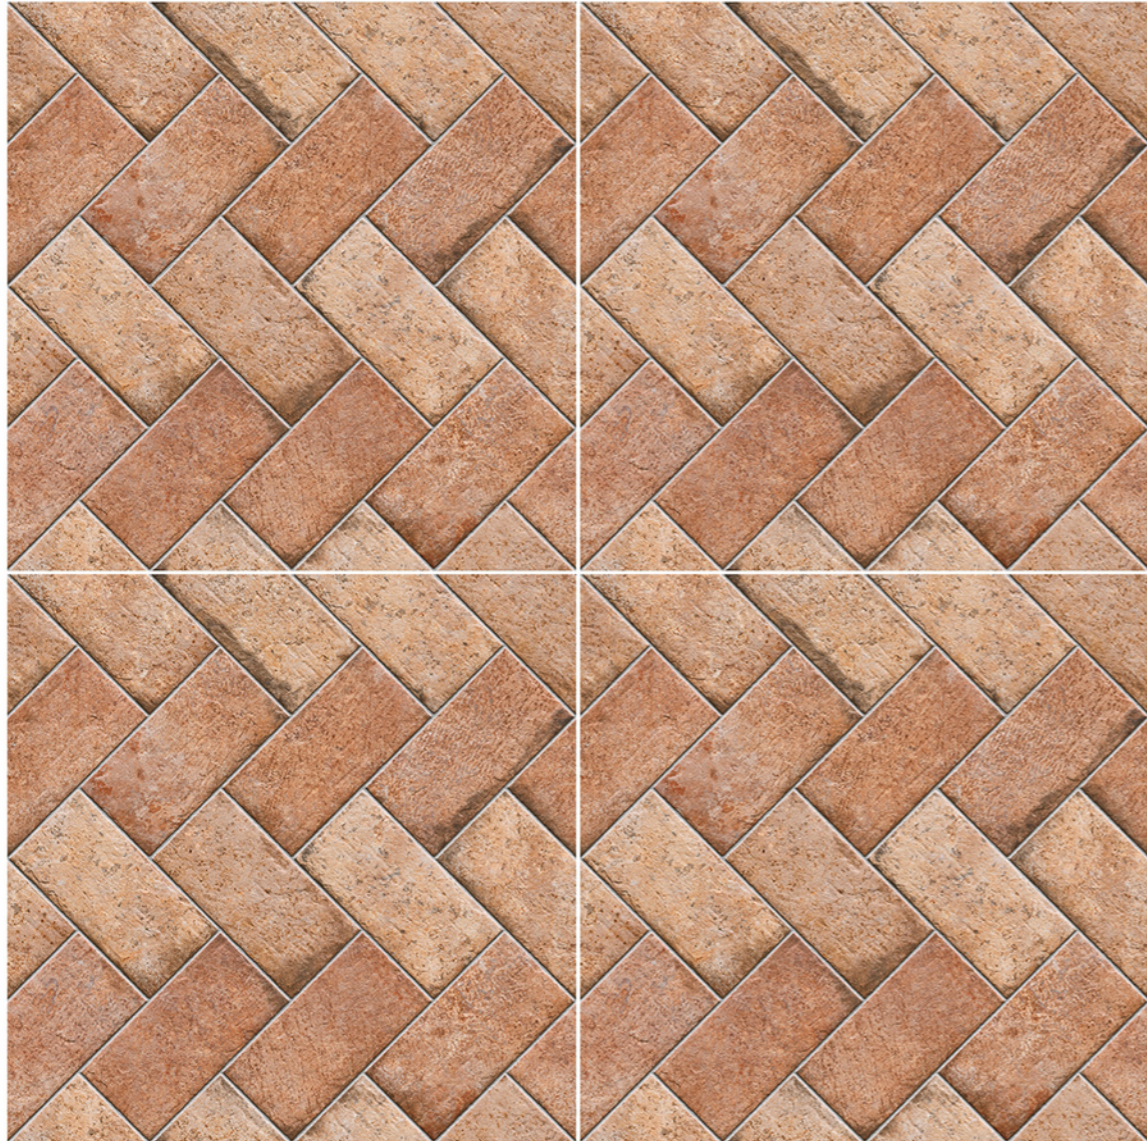

Series
Strio

Size
600x600mm

Finish
Matt