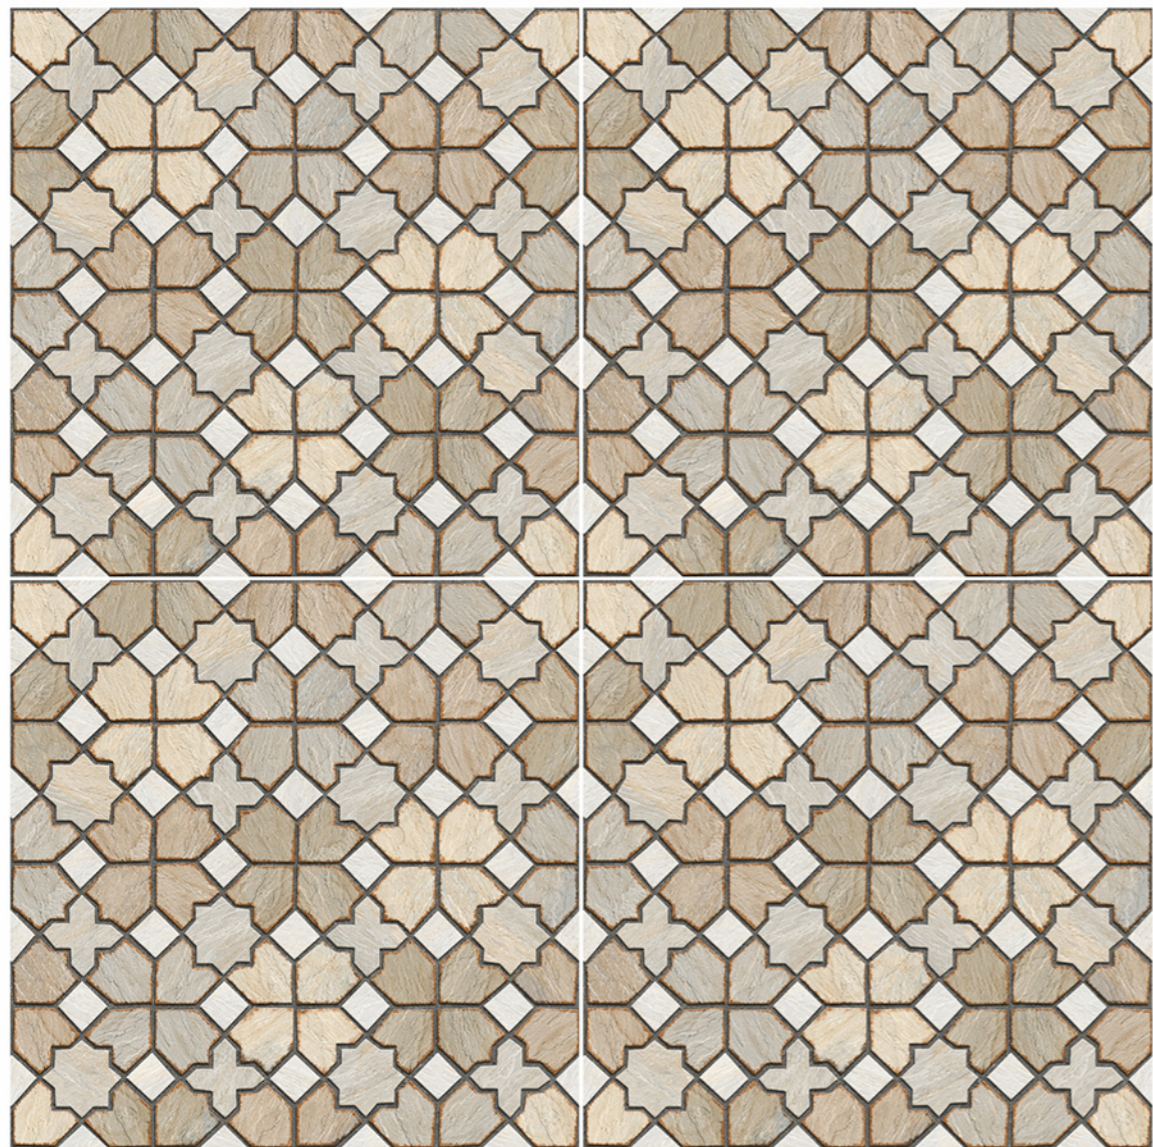

Series
Cavan

Size
600x600mm

Finish
Matt

Cavan 16

IMPACT
RESISTANCE

HIGH
STRENGTH

ZERO
MAINTENANCE

100 %
WATER PROOF