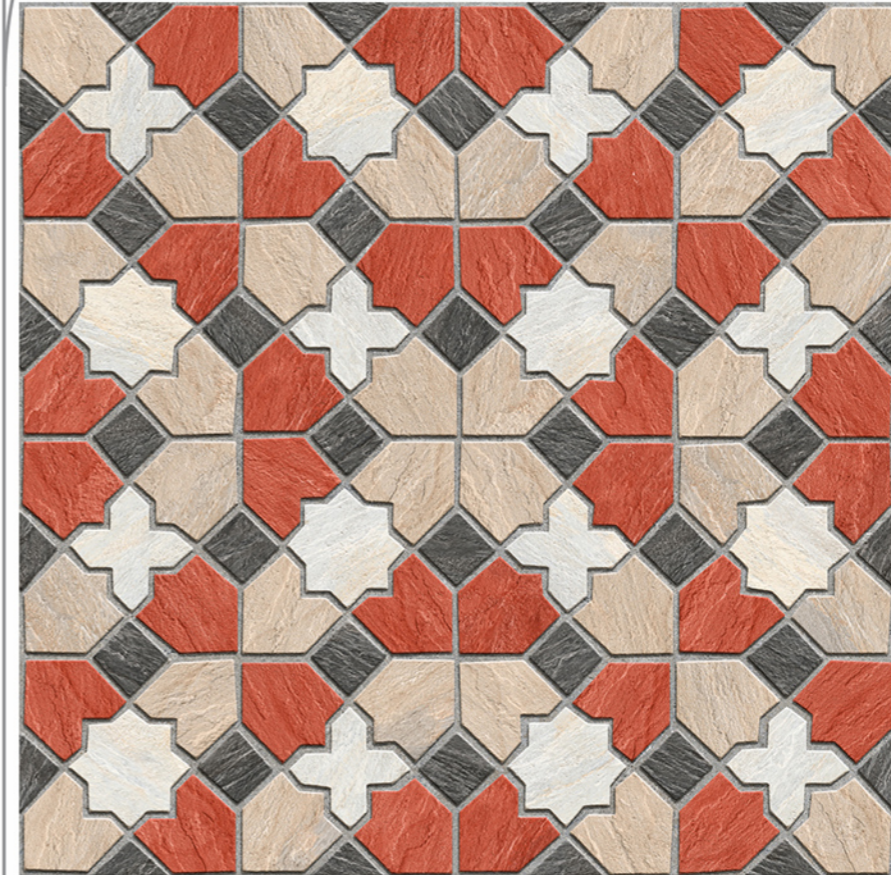

IMPACT
RESISTANCE

HIGH
STRENGTH

ZERO
MAINTENANCE

100 %
WATER PROOF

Series
Cavan

Size
600x600mm

Finish
Matt

OUT
DOOR
Collection