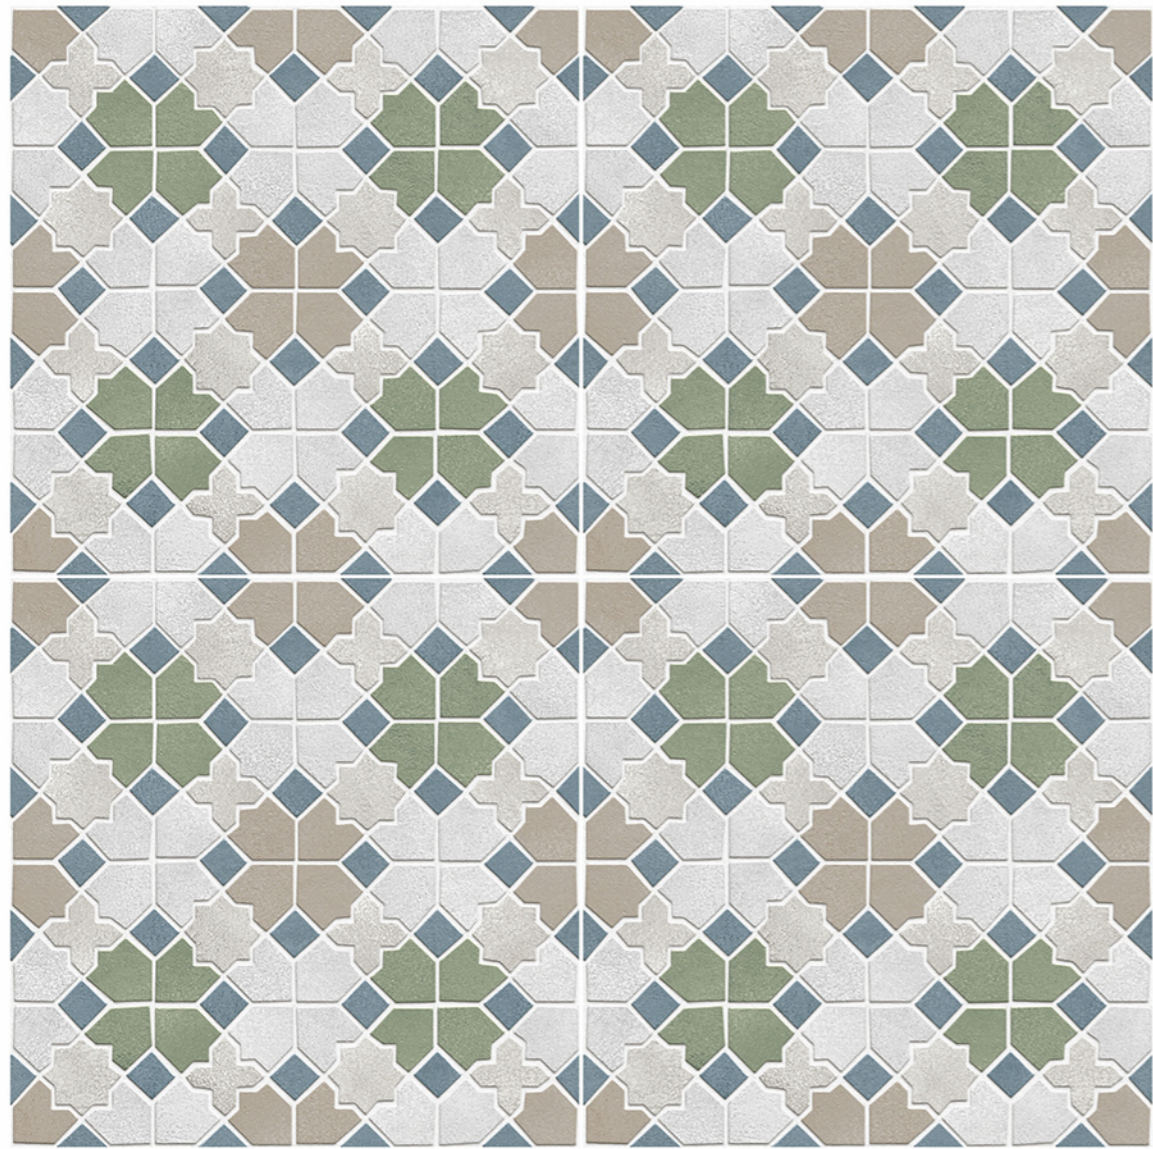

Series
Cavan

Size
600x600mm

Finish
Matt