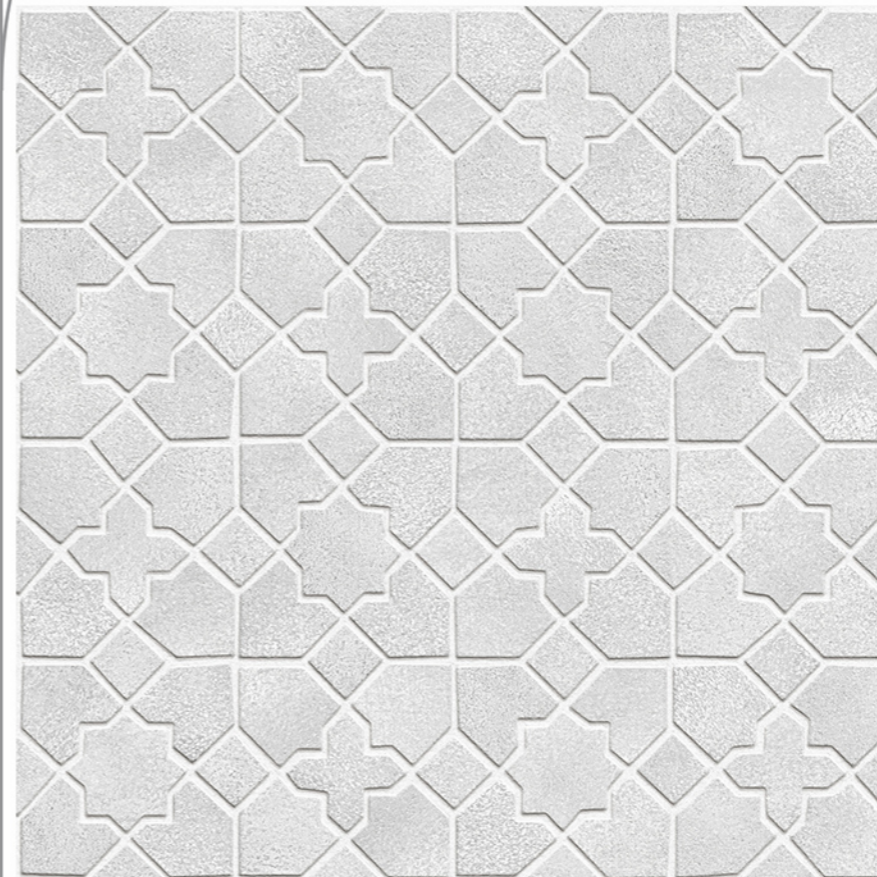

OUT
DOOR
Collection

Cavan 11