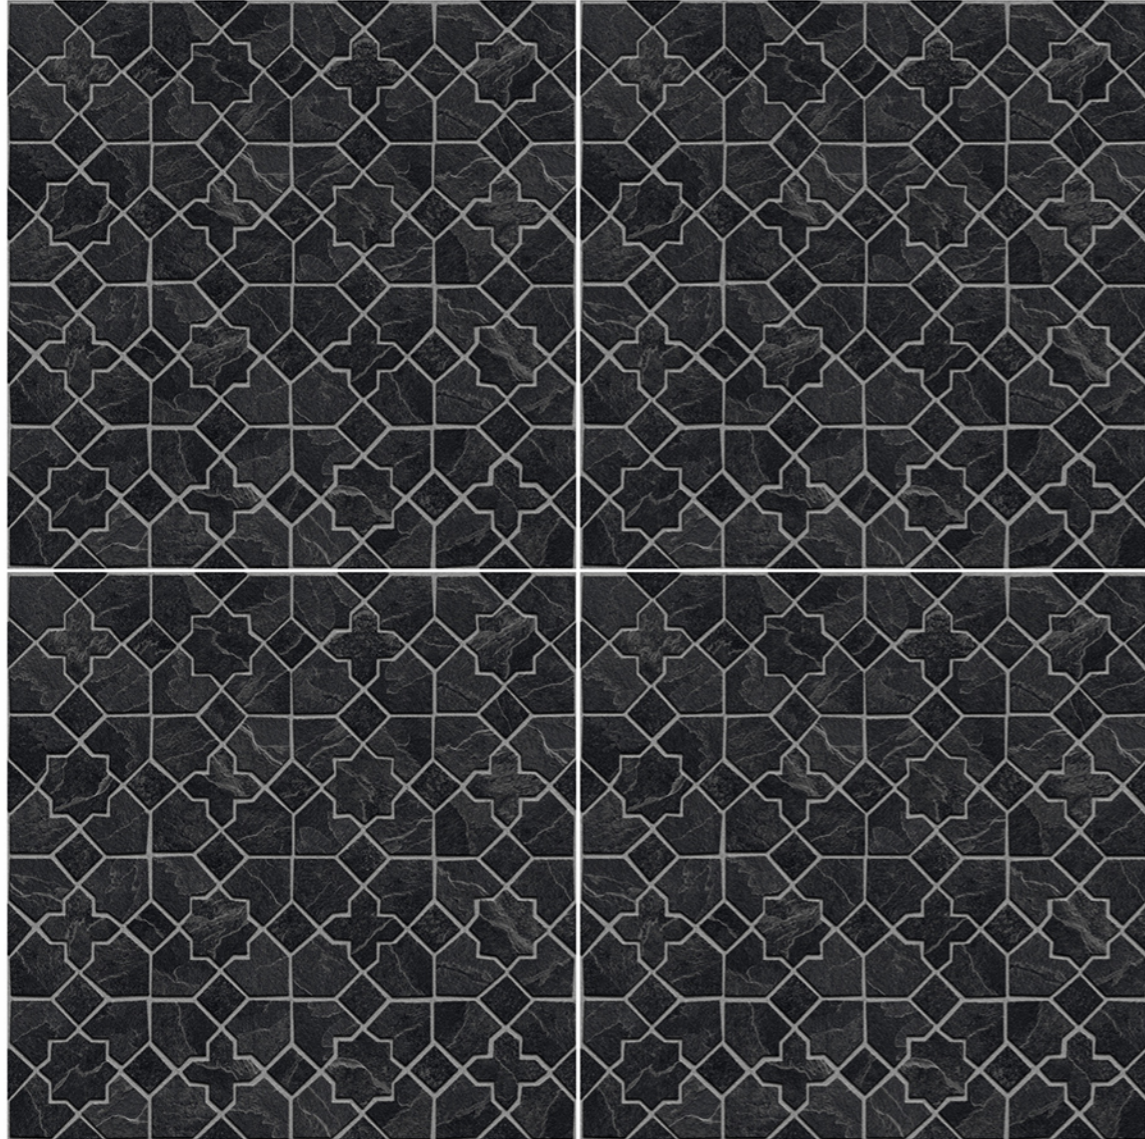

HIGH
STRENGTH

ZERO
MAINTENANCE

100 %
WATER PROOF

Series
Cavan

Size
600x600mm

Finish
Matt

OUT
DOOR
Collection

Cavan 09