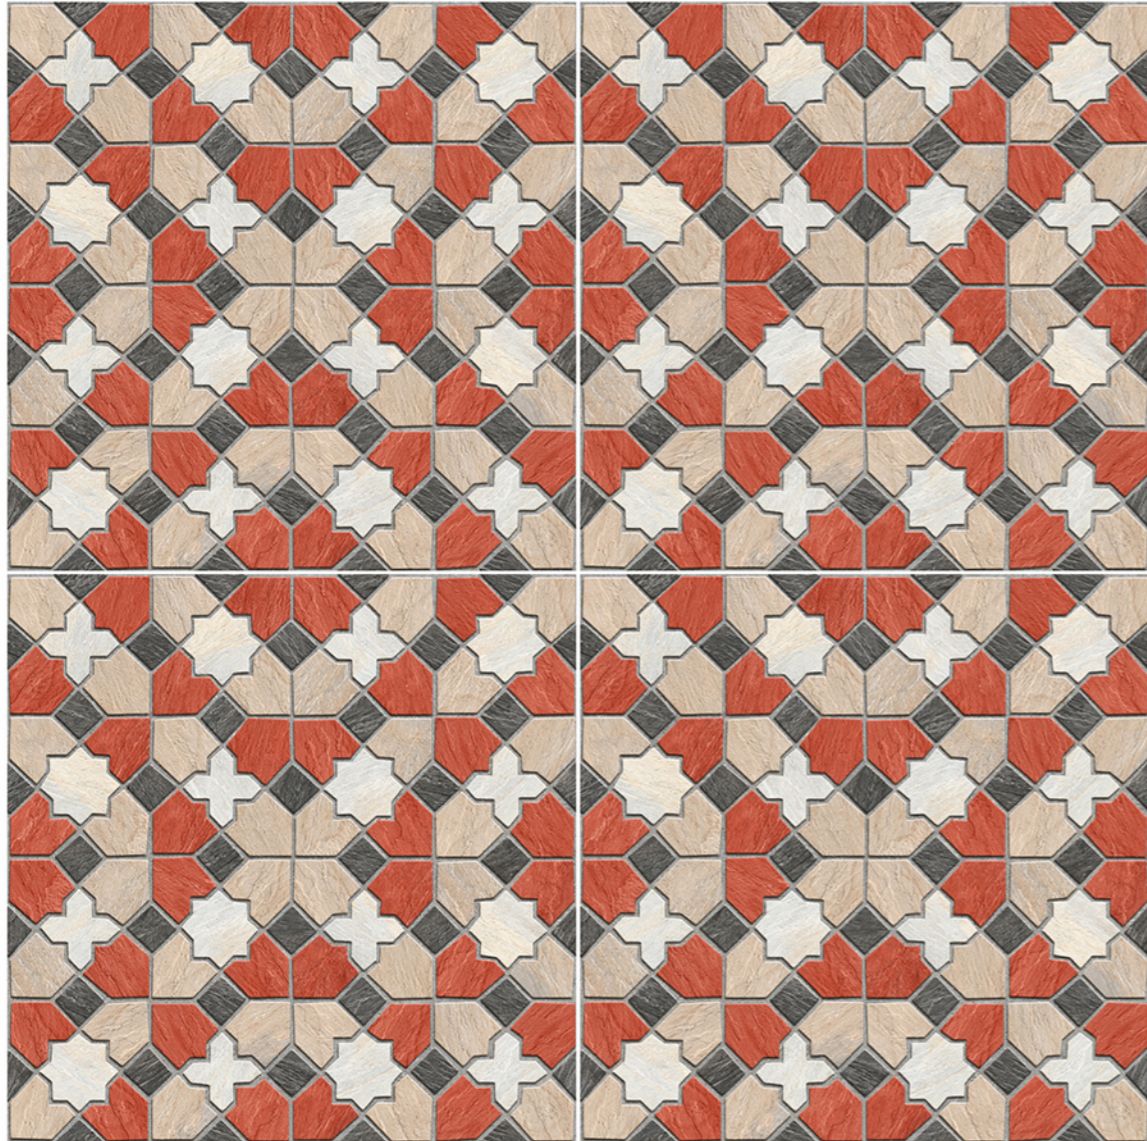

IMPACT
RESISTANCE

HIGH
STRENGTH

ZERO
MAINTENANCE

100 %
WATER PROOF

Series
Cavan

Size
600x600mm

Finish
Matt

OUT
DOOR
Collection