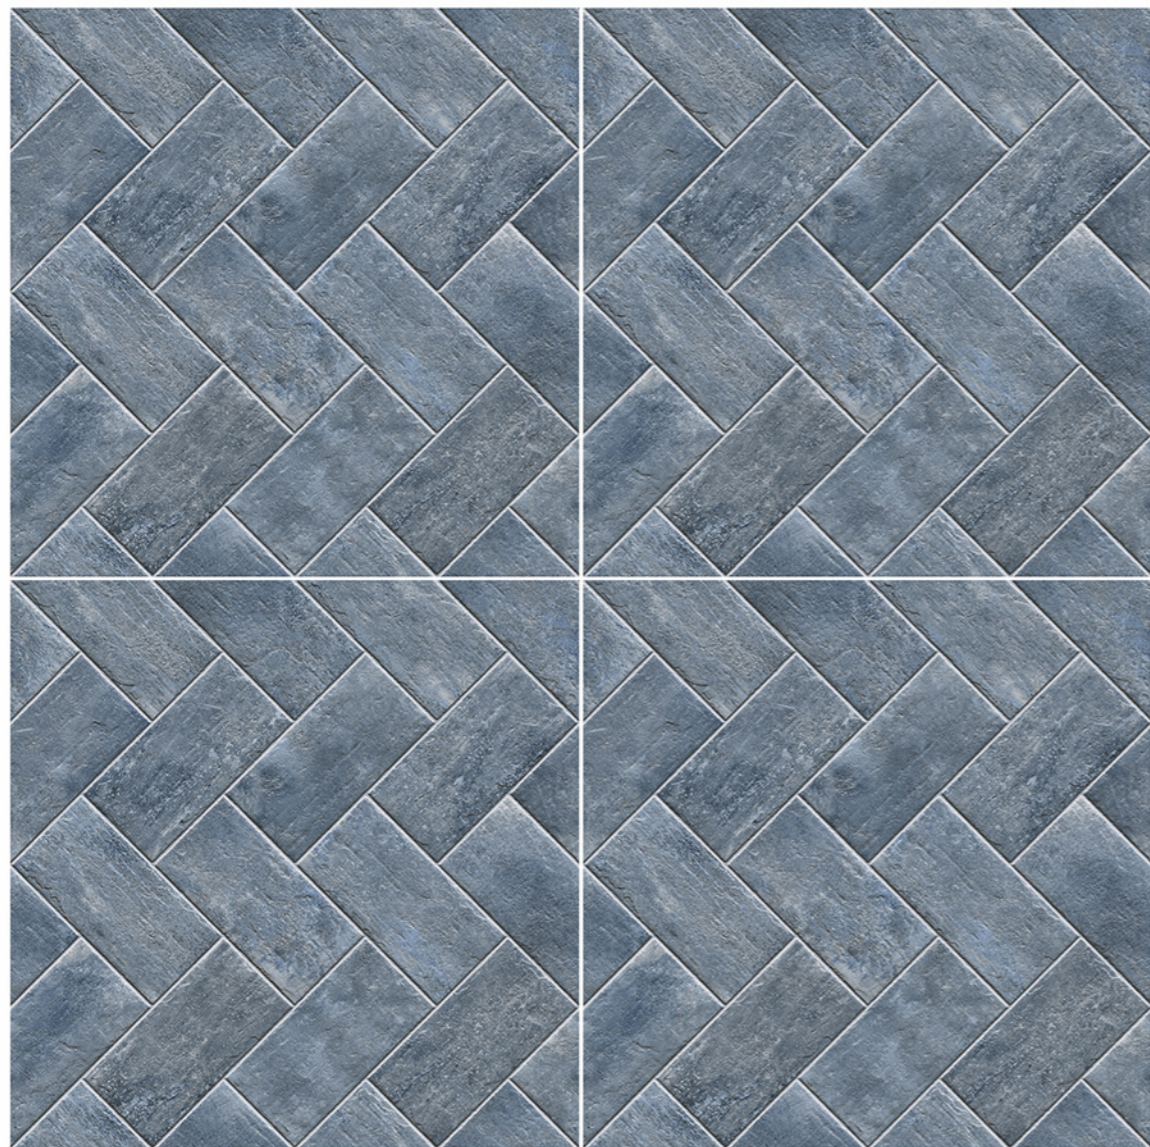

Series
Strio

Size
600x600mm

Finish
Matt